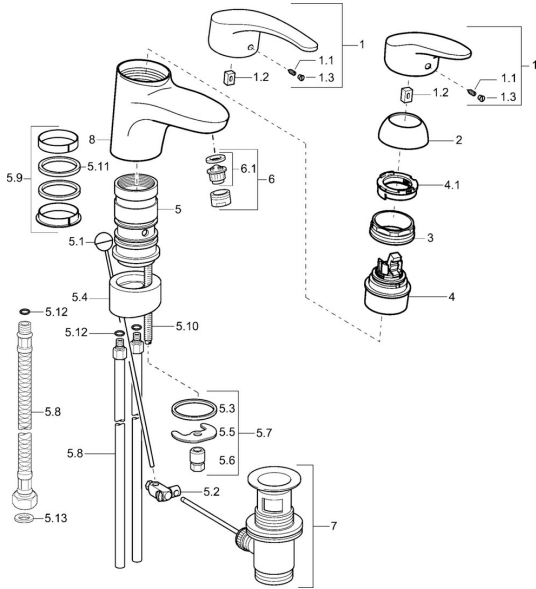

## Spare parts

### SP01192173

	Name	Code
1	Lever, L=87 mm	59914195
1	Long lever, L=138 Chrome	01880076
1.1	Screw, M5x8, SW2.5	59904755
1.2	Bushing	59904778
1.3	Symbol plug Grey	59912112
2	Covering cap Chrome	59912647
3	Fixing screw, M50x1, SW45	59904890
4	Cartridge, 4.8 eco	59904601
4.1	Hot water limiter	59904759
5.1	Pop-up operating rod Chrome	59912505
5.2	Swivel joint	59904624
5.3	Gasket, 37x48x3.5	59911422
5.5	Fixing plate	59904765
5.6	Screw, M8x1, SW13	59904766
5.7	Fixing set	59910749
5.8	Coupling pipe, L=430, M10x1	59912550
5.8	Flexible pipe, L=430, G3/8-M10x1	59912515
5.9	Sealing kit	59912646
5.10	Fixing screw, M8x1, L=140	59912474
5.11	Gasket, 40.3x6	59911387
5.12	O-ring, d 7.65x1.78	59902337
5.13	Gasket, 9.5x14.4x2	59912551
6	Aerator, M24x1 STD HC A Chrome	59902366
6	Aerator, M24x1 A White <b>Discontinued</b>	59905419
6	Aerator, M24x1 (2011-)	59913739
6.1	Aerator, M22/24 A	59902081
7	Pop-up waste Chrome	59904620
8	Spout Chrome <b>Discontinued</b>	59912644