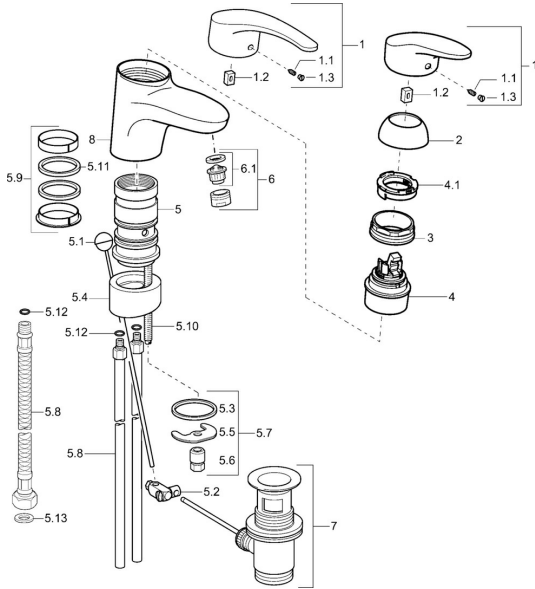

EAN: 4015474078444
static.hansa.com/01192173

Spare parts

SP01192173

	Name	Code
1	Lever, L=87 mm	59914195
1	Long lever, L=138 Chrome	01880076
1.1	Screw, M5x8, SW2.5	59904755
1.2	Bushing	59904778
1.3	Symbol plug Grey	59912112
2	Covering cap Chrome	59912647
3	Fixing screw, M50x1, SW45	59904890
4	Cartridge, 4.8 eco	59904601
4.1	Hot water limiter	59904759
5.1	Pop-up operating rod Chrome	59912505
5.2	Swivel joint	59904624
5.3	Gasket, 37x48x3.5	59911422
5.5	Fixing plate	59904765
5.6	Screw, M8x1, SW13	59904766
5.7	Fixing set	59910749
5.8	Coupling pipe, L=430, M10x1	59912550
5.8	Flexible pipe, L=430, G3/8-M10x1	59912515
5.9	Sealing kit	59912646
5.10	Fixing screw, M8x1, L=140	59912474
5.11	Gasket, 40.3x6	59911387
5.12	O-ring, d 7.65x1.78	59902337
5.13	Gasket, 9.5x14.4x2	59912551
6	Aerator, M24x1 STD HC A Chrome	59902366
6	Aerator, M24x1 A White Discontinued	59905419
6	Aerator, M24x1 (2011-)	59913739
6.1	Aerator, M22/24 A	59902081
7	Pop-up waste Chrome	59904620
8	Spout Chrome Discontinued	59912644