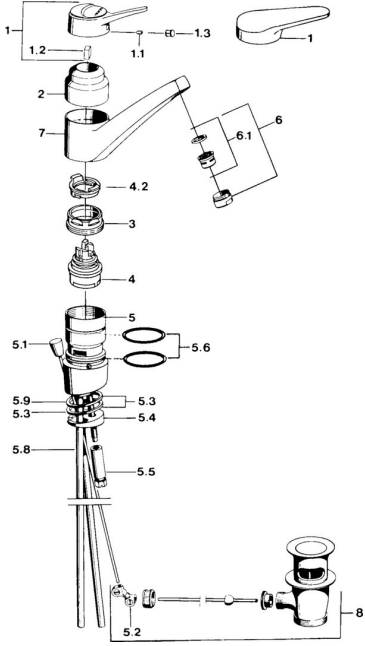

## Spare parts

### SP01192102

	Name	Code
1	Lever, (-2004) Chrome	59901882
1.1	Screw, M5x8, SW2.5	59904755
1.2	Bushing	59904778
1.3	Plug, hot/cold	59906705
3	Fixing screw, M50x1, SW45	59904890
4	Cartridge, 4.8 eco	59904601
4.2	Hot water limiter	59904759
5.2	Swivel joint	59904624
5.3	Gasket, 48x33.5x2	59902283
5.5	Screw, M8x1, SW13	59904766
5.6	O-ring kit	59904964
5.7	Fixing set	59910749
5.9	O-ring, 42x3.5	59904764
6	Aerator, M24x1 A White <span style="background-color: #cccccc; padding: 2px;">Discontinued</span>	59905419
6	Aerator, M24x1 STD HC A Chrome	59902366
6.1	Aerator, M22/24 A	59902081
8	Pop-up waste Chrome	59904620