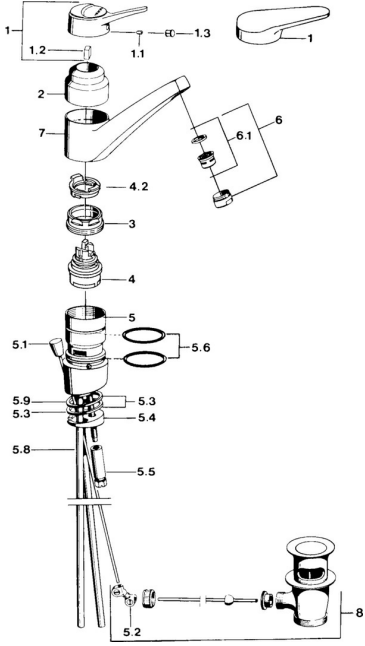

EAN: 4015474640788
static.hansa.com/0119210282

Spare parts

SP01192102

	Name	Code
1	Lever, (-2004) Chrome	59901882
1.1	Screw, M5x8, SW2.5	59904755
1.2	Bushing	59904778
1.3	Plug, hot/cold	59906705
3	Fixing screw, M50x1, SW45	59904890
4	Cartridge, 4.8 eco	59904601
4.2	Hot water limiter	59904759
5.2	Swivel joint	59904624
5.3	Gasket, 48x33.5x2	59902283
5.5	Screw, M8x1, SW13	59904766
5.6	O-ring kit	59904964
5.7	Fixing set	59910749
5.9	O-ring, 42x3.5	59904764
6	Aerator, M24x1 A White Discontinued	59905419
6	Aerator, M24x1 STD HC A Chrome	59902366
6.1	Aerator, M22/24 A	59902081
8	Pop-up waste Chrome	59904620