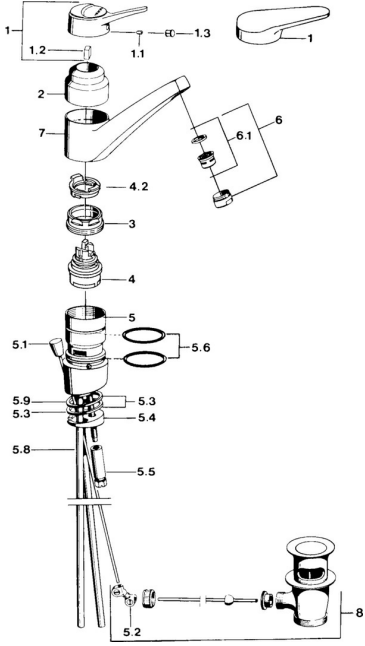

EAN: 4015474641471
static.hansa.com/01192102

Spare parts

SP01192102

	Name	Code
1	Lever, (-2004) Chrome	59901882
1.1	Screw, M5x8, SW2.5	59904755
1.2	Bushing	59904778
1.3	Plug, hot/cold	59906705
3	Fixing screw, M50x1, SW45	59904890
4	Cartridge, 4.8 eco	59904601
4.2	Hot water limiter	59904759
5.2	Swivel joint	59904624
5.3	Gasket, 48x33.5x2	59902283
5.5	Screw, M8x1, SW13	59904766
5.6	O-ring kit	59904964
5.7	Fixing set	59910749
5.9	O-ring, 42x3.5	59904764
6	Aerator, M24x1 A White Discontinued	59905419
6	Aerator, M24x1 STD HC A Chrome	59902366
6.1	Aerator, M22/24 A	59902081
8	Pop-up waste Chrome	59904620