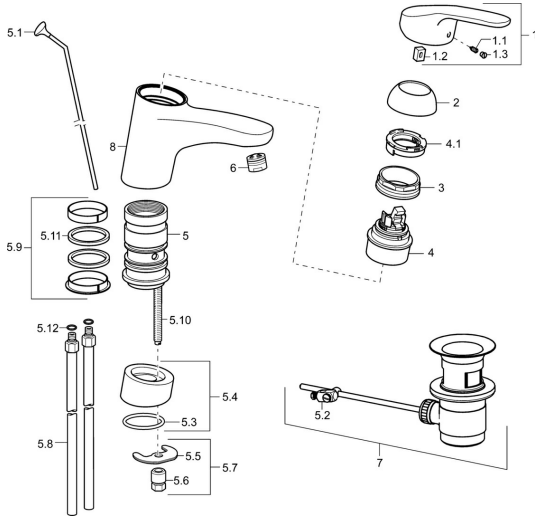

## Pièces de rechange

### SP01192183

|      | Nom                                    | Code     |
|------|--|----------|
| 1    | Levier, L=93 mm Chrome                 | 01880083 |
| 1    | Levier long, L=138 Chrome              | 01880076 |
| 1.1  | Vis, M5x8, SW2.5                       | 59904755 |
| 1.2  | Kit de joints pour bec                 | 59904778 |
| 1.3  | Capuchon Gris                          | 59912112 |
| 2    | Chape Chrome                           | 59912647 |
| 3    | Vis, M50x1, SW45                       | 59904890 |
| 4    | Cartouche, 4.8 eco                     | 59904601 |
| 4.1  | Hot water limiter                      | 59904759 |
| 5.1  | Tirette de vidage Chrome <b>Arrêté</b> | 59914050 |
| 5.2  | Joint                                  | 59904624 |
| 5.4  | Plaques de compensation Chrome         | 59914051 |
| 5.5  | Fixing plate                           | 59904765 |
| 5.6  | Vis, M8x1, SW13                        | 59904766 |
| 5.7  | Ensemble de fixation                   | 59910749 |
| 5.8  | Tuyau de raccordement, L=430, M10x1    | 59912550 |
| 5.9  | Set de fixation pour bec               | 59912646 |
| 5.10 | Vis, M8x1, L=140                       | 59912474 |
| 5.11 | Joint, 40.3x6                          | 59911387 |
| 5.12 | Joint, d 7.65x1.78                     | 59902337 |
| 6    | Aérateur, M24x1 (2011-)                | 59913739 |
| 7    | Vidage Chrome                          | 59904620 |
| 8    | Bec Chrome <b>Arrêté</b>               | 59914052 |