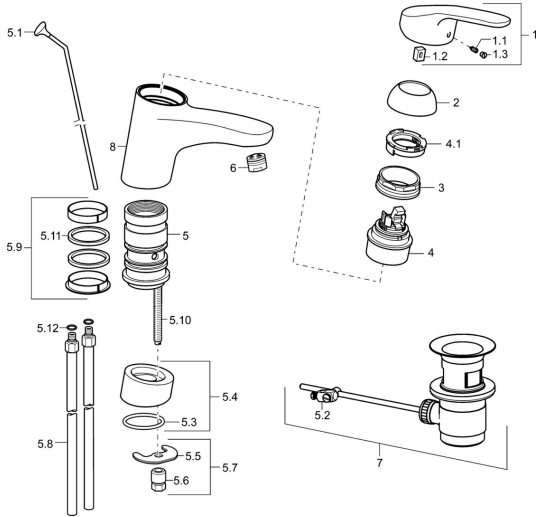

## Spare parts

### SP01192183

	Name	Code
1	Lever, L=93 mm Chrome	01880083
1	Long lever, L=138 Chrome	01880076
1.1	Screw, M5x8, SW2.5	59904755
1.2	Bushing	59904778
1.3	Symbol plug Grey	59912112
2	Covering cap Chrome	59912647
3	Fixing screw, M50x1, SW45	59904890
4	Cartridge, 4.8 eco	59904601
4.1	Hot water limiter	59904759
5.1	Pop-up operating rod Chrome <b>Discontinued</b>	59914050
5.2	Swivel joint	59904624
5.4	Raising socket Chrome	59914051
5.5	Fixing plate	59904765
5.6	Screw, M8x1, SW13	59904766
5.7	Fixing set	59910749
5.8	Coupling pipe, L=430, M10x1	59912550
5.9	Sealing kit	59912646
5.10	Fixing screw, M8x1, L=140	59912474
5.11	Gasket, 40.3x6	59911387
5.12	O-ring, d 7.65x1.78	59902337
6	Aerator, M24x1 (2011-)	59913739
7	Pop-up waste Chrome	59904620
8	Spout Chrome <b>Discontinued</b>	59914052