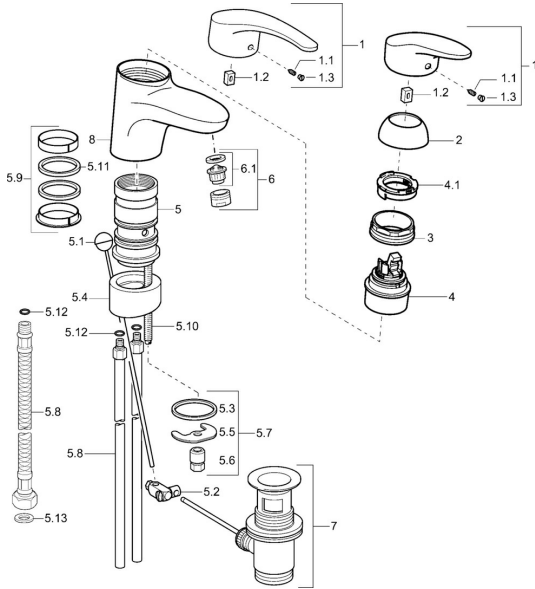

EAN: 4015474080386
static.hansa.com/01182176

Pièces de rechange

SP01192173

| | Nom | Code |
|------|--|----------|
| 1 | Levier, L=87 mm | 59914195 |
| 1 | Levier long, L=138 Chrome | 01880076 |
| 1.1 | Vis, M5x8, SW2.5 | 59904755 |
| 1.2 | Kit de joints pour bec | 59904778 |
| 1.3 | Capuchon Gris | 59912112 |
| 2 | Chape Chrome | 59912647 |
| 3 | Vis, M50x1, SW45 | 59904890 |
| 4 | Cartouche, 4.8 eco | 59904601 |
| 4.1 | Hot water limiter | 59904759 |
| 5.1 | Tirette de vidage Chrome | 59912505 |
| 5.2 | Joint | 59904624 |
| 5.3 | Joint, 37x48x3.5 | 59911422 |
| 5.5 | Fixing plate | 59904765 |
| 5.6 | Vis, M8x1, SW13 | 59904766 |
| 5.7 | Ensemble de fixation | 59910749 |
| 5.8 | Tuyau de raccordement, L=430, M10x1 | 59912550 |
| 5.8 | Flexible d'alimentation, L=430, G3/8-M10x1 | 59912515 |
| 5.9 | Set de fixation pour bec | 59912646 |
| 5.10 | Vis, M8x1, L=140 | 59912474 |
| 5.11 | Joint, 40.3x6 | 59911387 |
| 5.12 | Joint, d 7.65x1.78 | 59902337 |
| 5.13 | Joint, 9.5x14.4x2 | 59912551 |
| 6 | Aérateur, M24x1 STD HC A Chrome | 59902366 |
| 6 | Aérateur, M24x1 A Blanc Arrêté | 59905419 |
| 6 | Aérateur, M24x1 (2011-) | 59913739 |
| 6.1 | Aérateur, M22/24 A | 59902081 |
| 7 | Vidage Chrome | 59904620 |
| 8 | Bec Chrome Arrêté | 59912644 |