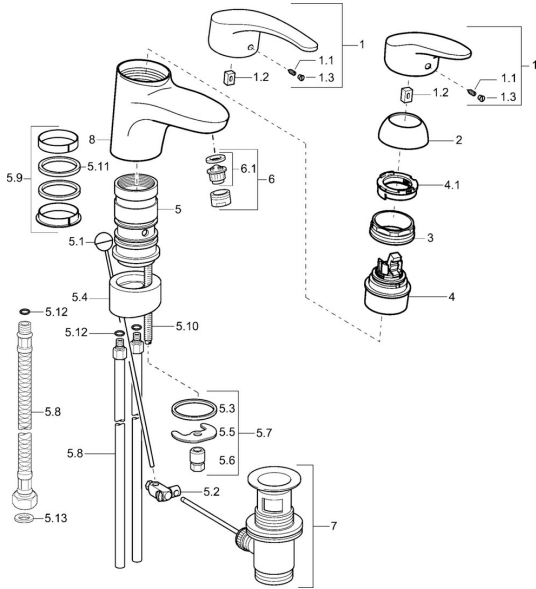

EAN: 4015474080386
static.hansa.com/01182176

Spare parts

SP01192173

	Name	Code
1	Lever, L=87 mm	59914195
1	Long lever, L=138 Chrome	01880076
1.1	Screw, M5x8, SW2.5	59904755
1.2	Bushing	59904778
1.3	Symbol plug Grey	59912112
2	Covering cap Chrome	59912647
3	Fixing screw, M50x1, SW45	59904890
4	Cartridge, 4.8 eco	59904601
4.1	Hot water limiter	59904759
5.1	Pop-up operating rod Chrome	59912505
5.2	Swivel joint	59904624
5.3	Gasket, 37x48x3.5	59911422
5.5	Fixing plate	59904765
5.6	Screw, M8x1, SW13	59904766
5.7	Fixing set	59910749
5.8	Coupling pipe, L=430, M10x1	59912550
5.8	Flexible pipe, L=430, G3/8-M10x1	59912515
5.9	Sealing kit	59912646
5.10	Fixing screw, M8x1, L=140	59912474
5.11	Gasket, 40.3x6	59911387
5.12	O-ring, d 7.65x1.78	59902337
5.13	Gasket, 9.5x14.4x2	59912551
6	Aerator, M24x1 STD HC A Chrome	59902366
6	Aerator, M24x1 A White Discontinued	59905419
6	Aerator, M24x1 (2011-)	59913739
6.1	Aerator, M22/24 A	59902081
7	Pop-up waste Chrome	59904620
8	Spout Chrome Discontinued	59912644