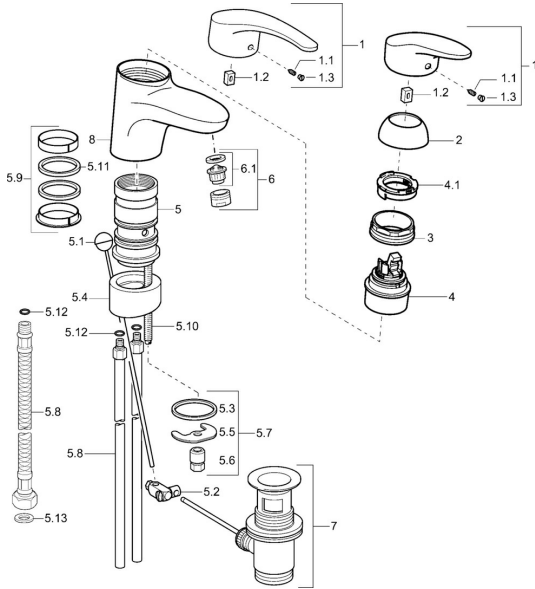

EAN: 4015474078437
static.hansa.com/01182173

Spare parts

SP01192173

	Name	Code
1	Lever, L=87 mm	59914195
1	Long lever, L=138 Chrome	01880076
1.1	Screw, M5x8, SW2.5	59904755
1.2	Bushing	59904778
1.3	Symbol plug Grey	59912112
2	Covering cap Chrome	59912647
3	Fixing screw, M50x1, SW45	59904890
4	Cartridge, 4.8 eco	59904601
4.1	Hot water limiter	59904759
5.1	Pop-up operating rod Chrome	59912505
5.2	Swivel joint	59904624
5.3	Gasket, 37x48x3.5	59911422
5.5	Fixing plate	59904765
5.6	Screw, M8x1, SW13	59904766
5.7	Fixing set	59910749
5.8	Coupling pipe, L=430, M10x1	59912550
5.8	Flexible pipe, L=430, G3/8-M10x1	59912515
5.9	Sealing kit	59912646
5.10	Fixing screw, M8x1, L=140	59912474
5.11	Gasket, 40.3x6	59911387
5.12	O-ring, d 7.65x1.78	59902337
5.13	Gasket, 9.5x14.4x2	59912551
6	Aerator, M24x1 STD HC A Chrome	59902366
6	Aerator, M24x1 A White Discontinued	59905419
6	Aerator, M24x1 (2011-)	59913739
6.1	Aerator, M22/24 A	59902081
7	Pop-up waste Chrome	59904620
8	Spout Chrome Discontinued	59912644