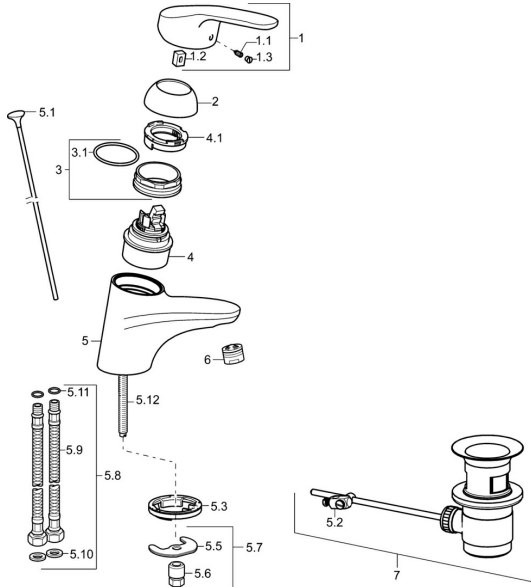

## Spare parts

### SP01092283

	Name	Code
1	Lever, L=93 mm Chrome	01880083
1.1	Screw, M5x8, SW2.5	59904755
1.2	Bushing	59904778
1.3	Symbol plug Grey	59912112
2	Covering cap Chrome	59912638
3	Eye screw, M50x1, SW45	59904775
3.1	O-ring, d 43x2.5	59911166
4	Cartridge, 4.8 eco	59904601
4.1	Hot water limiter	59904759
5.1	Pop-up operating rod Chrome	59914053
5.2	Swivel joint	59904624
5.3	Bottom seal	59914591
5.5	Fixing plate	59904765
5.6	Screw, M8x1, SW13	59904766
5.7	Fixing set	59910749
5.8	Hose	59912709
5.9	Flexible pipe, L=430, G3/8-M10x1	59912515
5.10	Gasket, 9.5x14.4x2	59912551
5.11	O-ring, d 7.65x1.78	59902337
5.12	Fixing screw, M8x1, L=140	59912474
6	Aerator, M24x1 (2011-)	59913739
7	Pop-up waste Chrome	59904620