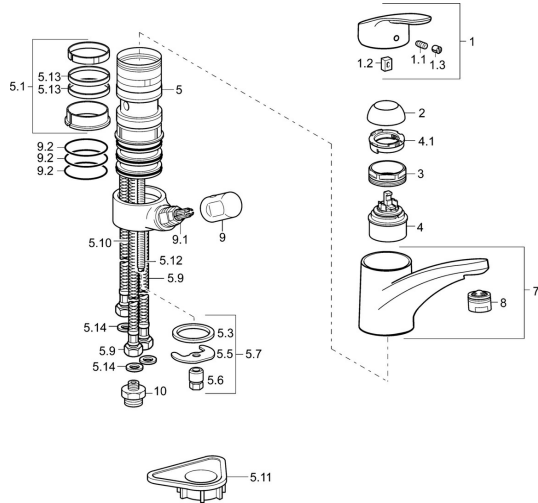

EAN: 4015474276604
static.hansa.com/01152283

Spare parts

SP01152283

	Name	Code
1	Lever, L=93 mm Chrome	01880083
1.1	Screw, M5x8, SW2.5	59904755
1.2	Bushing	59904778
1.3	Symbol plug Grey	59912112
2	Covering cap Chrome	59912647
3	Fixing screw, M50x1, SW45	59904890
4	Cartridge, 4.8 eco	59904601
4.1	Hot water limiter	59904759
5.1	Sealing kit	59912646
5.2	Raising socket, 30 mm Chrome	59912710
5.3	Gasket, 37x48x3.5	59911422
5.5	Fixing plate	59904765
5.6	Screw, M8x1, SW13	59904766
5.7	Fixing set	59910749
5.9	Flexible pipe, L=500, G3/8-M10x1	59911767
5.10	Flexible pipe, L=430, G3/8-M10x1	59912515
5.11	Supporting plate	59910008
5.12	Fixing screw, M8x1, L=140	59912474
5.13	Gasket, 40.3x6	59911387
5.14	Gasket, 9.5x14.4x2	59912551
7	Spout Chrome	59912711
8	Aerator, M24x1 A (2011-) Chrome	59913740
9	Handle Chrome	59910370
9.1	Headpart, G1/2	59913457
9.2	O-ring, d 45x2.5	59911151
10	Connector nipple, G3/4xG3/8 Discontinued	59910940