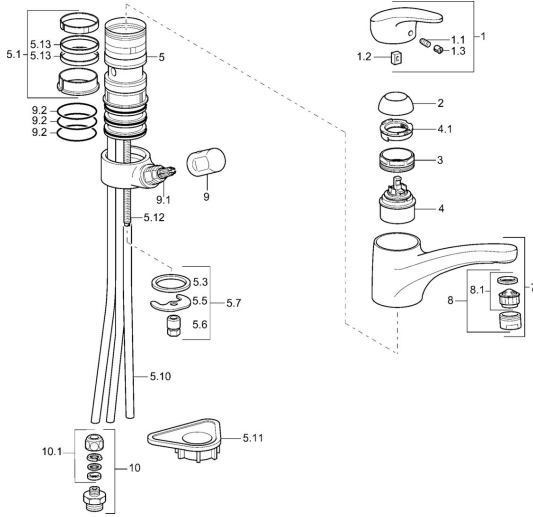

EAN: 4015474259218
static.hansa.com/01152273

Spare parts

SP01152173

	Name	Code
1	Lever, L=87 mm	59914195
1.1	Screw, M5x8, SW2.5	59904755
1.2	Bushing	59904778
1.3	Symbol plug Grey	59912112
2	Covering cap Mocha Discontinued	5991264787
2	Covering cap Chrome	59912647
3	Fixing screw, M50x1, SW45	59904890
4	Cartridge, 4.8 eco	59904601
4.1	Hot water limiter	59904759
5.1	Sealing kit	59912646
5.3	Gasket, 37x48x3.5	59911422
5.5	Fixing plate	59904765
5.6	Screw, M8x1, SW13	59904766
5.7	Fixing set	59910749
5.10	Pipe, d 10 mm, L=413	59911423
5.10	Flexible pipe, L=500, G3/8-M10x1	59911767
5.11	Supporting plate	59910008
5.12	Fixing screw, M8x1, L=140	59912474
5.13	Gasket, 40.3x6	59911387
7	Spout White Discontinued	5991271182
7	Spout Chrome	59912711
8	Aerator, M24x1 STD HC A Chrome	59902366
8	Aerator, M24x1 A (2011-) Chrome	59913740
8	Aerator, M24x1 A White Discontinued	59905419
8	Aerator, M24x1 Mocha Discontinued	59904998
8.1	Aerator, M22/24 A	59902081
9	Handle Chrome	59910370
9.1	Headpart, G1/2	59913457
9.2	O-ring, d 45x2.5	59911151
10	Connector nipple, G3/4xG3/8 Discontinued	59910940
10.1	Nipple Discontinued	59910377