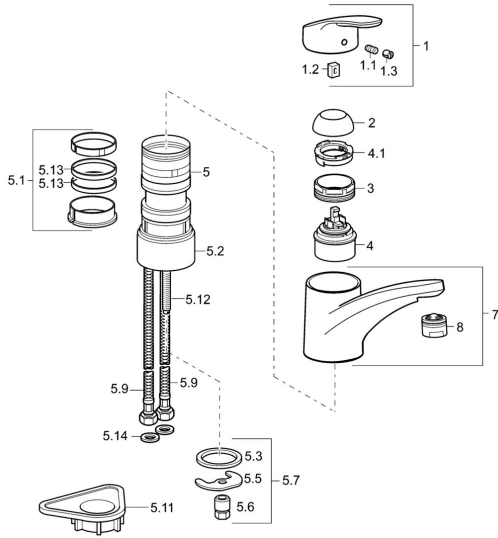

## Spare parts

### SP01142283

	Name	Code
1	Lever, L=93 mm Chrome	01880083
1.1	Screw, M5x8, SW2.5	59904755
1.2	Bushing	59904778
1.3	Symbol plug Grey	59912112
2	Covering cap Chrome	59912647
3	Fixing screw, M50x1, SW45	59904890
4	Cartridge, 4.8 eco	59904601
4.1	Hot water limiter	59904759
5.1	Sealing kit	59912646
5.2	Raising socket, 30 mm Chrome	59912710
5.3	Gasket, 37x48x3.5	59911422
5.5	Fixing plate	59904765
5.6	Screw, M8x1, SW13	59904766
5.7	Fixing set	59910749
5.9	Flexible pipe, L=500, G3/8-M10x1	59911767
5.11	Supporting plate	59910008
5.12	Fixing screw, M8x1, L=140	59912474
5.13	Gasket, 40.3x6	59911387
5.14	Gasket, 9.5x14.4x2	59912551
7	Spout Chrome	59912711
8	Aerator, M24x1 A (2011-) Chrome	59913740