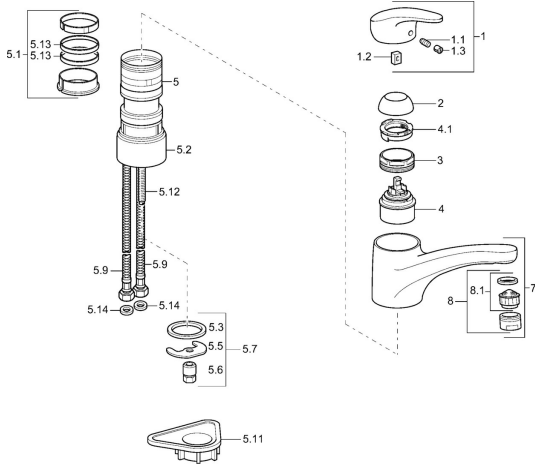

Spare parts
SP01142273

| | Name | Code |
|------|--------------------------------------------|-------------|
| 1 | Lever, L=87 mm | 59914195 |
| 1.1 | Screw, M5x8, SW2.5 | 59904755 |
| 1.2 | Bushing | 59904778 |
| 1.3 | Symbol plug Grey | 59912112 |
| 2 | Covering cap Mocha Discontinued | 5991264787 |
| 2 | Covering cap Chrome | 59912647 |
| 3 | Fixing screw, M50x1, SW45 | 59904890 |
| 4 | Cartridge, 4.8 eco | 59904601 |
| 4.1 | Hot water limiter | 59904759 |
| 5.1 | Sealing kit | 59912646 |
| 5.2 | Raising socket, 30 mm Chrome | 59912710 |
| 5.3 | Gasket, 37x48x3.5 | 59911422 |
| 5.5 | Fixing plate | 59904765 |
| 5.6 | Screw, M8x1, SW13 | 59904766 |
| 5.7 | Fixing set | 59910749 |
| 5.9 | Flexible pipe, L=430, G3/8-M10x1 | 59912515 |
| 5.11 | Supporting plate | 59910008 |
| 5.12 | Fixing screw, M8x1, L=140 | 59912474 |
| 5.13 | Gasket, 40.3x6 | 59911387 |
| 5.14 | Gasket, 9.5x14.4x2 | 59912551 |
| 7 | Spout White Discontinued | 5991271182 |
| 7 | Spout Chrome | 59912711 |
| 8 | Aerator, M24x1 A White Discontinued | 59905419 |
| 8 | Aerator, M24x1 STD HC A Chrome | 59902366 |
| 8 | Aerator, M24x1 Mocha Discontinued | 59904998 |
| 8.1 | Aerator, M22/24 A | 59902081 |
| N.I. | Aerator, M24x1 A (2011-) Chrome | 59913740 |