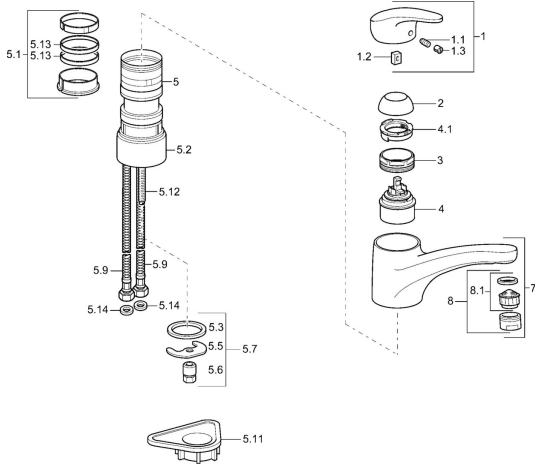

## Spare parts

### SP01142273

	Name	Code
1	Lever, L=87 mm	59914195
1.1	Screw, M5x8, SW2.5	59904755
1.2	Bushing	59904778
1.3	Symbol plug Grey	59912112
2	Covering cap Mocha <b>Discontinued</b>	5991264787
2	Covering cap Chrome	59912647
3	Fixing screw, M50x1, SW45	59904890
4	Cartridge, 4.8 eco	59904601
4.1	Hot water limiter	59904759
5.1	Sealing kit	59912646
5.2	Raising socket, 30 mm Chrome	59912710
5.3	Gasket, 37x48x3.5	59911422
5.5	Fixing plate	59904765
5.6	Screw, M8x1, SW13	59904766
5.7	Fixing set	59910749
5.9	Flexible pipe, L=430, G3/8-M10x1	59912515
5.11	Supporting plate	59910008
5.12	Fixing screw, M8x1, L=140	59912474
5.13	Gasket, 40.3x6	59911387
5.14	Gasket, 9.5x14.4x2	59912551
7	Spout White <b>Discontinued</b>	5991271182
7	Spout Chrome	59912711
8	Aerator, M24x1 A White <b>Discontinued</b>	59905419
8	Aerator, M24x1 STD HC A Chrome	59902366
8	Aerator, M24x1 Mocha <b>Discontinued</b>	59904998
8.1	Aerator, M22/24 A	59902081
N.I.	Aerator, M24x1 A (2011-) Chrome	59913740