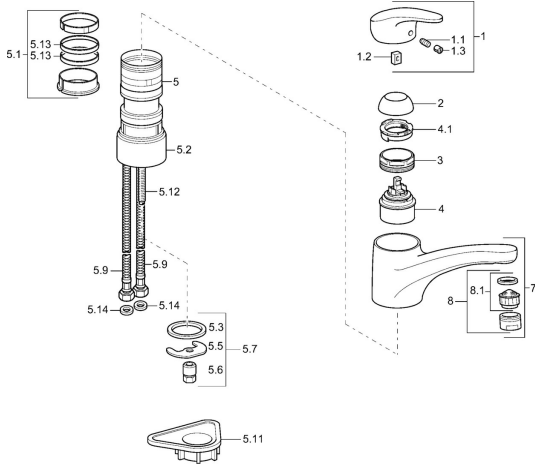

## Spare parts

### SP01142273

|      | Name                                       | Code       |
|------|--|------------|
| 1    | Lever, L=87 mm                             | 59914195   |
| 1.1  | Screw, M5x8, SW2.5                         | 59904755   |
| 1.2  | Bushing                                    | 59904778   |
| 1.3  | Symbol plug Grey                           | 59912112   |
| 2    | Covering cap Mocha <b>Discontinued</b>     | 5991264787 |
| 2    | Covering cap Chrome                        | 59912647   |
| 3    | Fixing screw, M50x1, SW45                  | 59904890   |
| 4    | Cartridge, 4.8 eco                         | 59904601   |
| 4.1  | Hot water limiter                          | 59904759   |
| 5.1  | Sealing kit                                | 59912646   |
| 5.2  | Raising socket, 30 mm Chrome               | 59912710   |
| 5.3  | Gasket, 37x48x3.5                          | 59911422   |
| 5.5  | Fixing plate                               | 59904765   |
| 5.6  | Screw, M8x1, SW13                          | 59904766   |
| 5.7  | Fixing set                                 | 59910749   |
| 5.9  | Flexible pipe, L=430, G3/8-M10x1           | 59912515   |
| 5.11 | Supporting plate                           | 59910008   |
| 5.12 | Fixing screw, M8x1, L=140                  | 59912474   |
| 5.13 | Gasket, 40.3x6                             | 59911387   |
| 5.14 | Gasket, 9.5x14.4x2                         | 59912551   |
| 7    | Spout White <b>Discontinued</b>            | 5991271182 |
| 7    | Spout Chrome                               | 59912711   |
| 8    | Aerator, M24x1 A White <b>Discontinued</b> | 59905419   |
| 8    | Aerator, M24x1 STD HC A Chrome             | 59902366   |
| 8    | Aerator, M24x1 Mocha <b>Discontinued</b>   | 59904998   |
| 8.1  | Aerator, M22/24 A                          | 59902081   |
| N.I. | Aerator, M24x1 A (2011-) Chrome            | 59913740   |