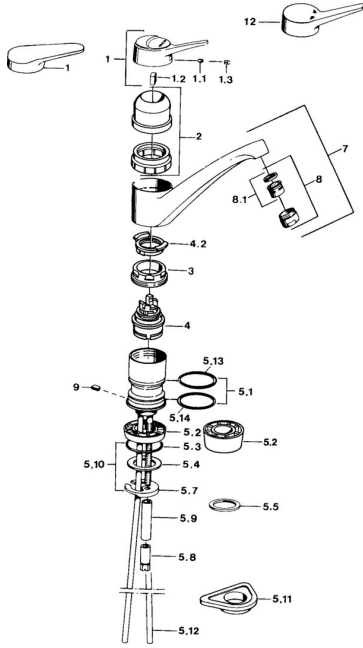

EAN: 4015474657090
static.hansa.com/01142202

Spare parts

SP01142102

	Name	Code
1	Lever, (-2004) Chrome	59901882
1	Lever White Discontinued	5990188282
1.1	Screw, M5x8, SW2.5	59904755
1.2	Bushing	59904778
1.3	Plug, hot/cold	59906705
2	Covering cap White Discontinued	59910746
2	Covering cap Mocha Discontinued	59910745
2	Covering cap Chrome Discontinued	59910744
3	Fixing screw, M50x1, SW45	59904890
4	Cartridge, 4.8 eco	59904601
4.2	Hot water limiter	59904759
5.1	Sealing kit	59904891
5.2	Socket Chrome Discontinued	59910335
5.3	O-ring, 42x3.5	59904764
5.4	Gasket, 48x33.5x2	59902283
5.5	Bearing ring	59904893
5.6	Screw, R1 Discontinued	59904894
5.7	Fixing plate	59904765
5.10	Fixing set	59910749
5.11	Supporting plate	59910008
5.12	Coupling pipe Discontinued	59910629
5.13	Gasket, 40.3x6	59911387
5.14	O-ring, 47.22x3.53 Discontinued	59911386
8	Aerator, M24x1 A White Discontinued	59905419
8	Aerator, M24x1 Mocha Discontinued	59904998
8	Aerator, M24x1 STD HC A Chrome	59902366
8.1	Aerator, M22/24 A	59902081
9	Retainer Discontinued	59905690