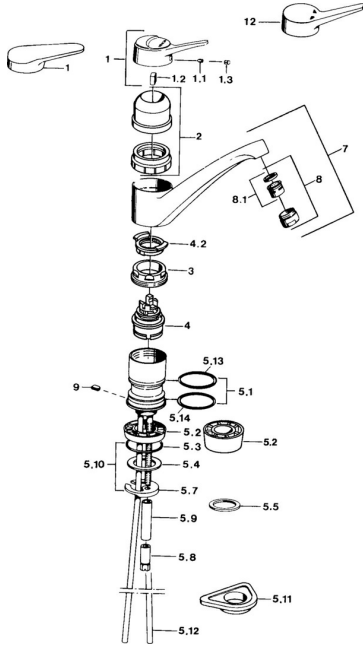

## Spare parts

### SP01142102

	Name	Code
1	Lever, (-2004) Chrome	59901882
1	Lever White <b>Discontinued</b>	5990188282
1.1	Screw, M5x8, SW2.5	59904755
1.2	Bushing	59904778
1.3	Plug, hot/cold	59906705
2	Covering cap White <b>Discontinued</b>	59910746
2	Covering cap Mocha <b>Discontinued</b>	59910745
2	Covering cap Chrome <b>Discontinued</b>	59910744
3	Fixing screw, M50x1, SW45	59904890
4	Cartridge, 4.8 eco	59904601
4.2	Hot water limiter	59904759
5.1	Sealing kit	59904891
5.2	Socket Chrome <b>Discontinued</b>	59910335
5.3	O-ring, 42x3.5	59904764
5.4	Gasket, 48x33.5x2	59902283
5.5	Bearing ring	59904893
5.6	Screw, R1 <b>Discontinued</b>	59904894
5.7	Fixing plate	59904765
5.10	Fixing set	59910749
5.11	Supporting plate	59910008
5.12	Coupling pipe <b>Discontinued</b>	59910629
5.13	Gasket, 40.3x6	59911387
5.14	O-ring, 47.22x3.53 <b>Discontinued</b>	59911386
8	Aerator, M24x1 A White <b>Discontinued</b>	59905419
8	Aerator, M24x1 Mocha <b>Discontinued</b>	59904998
8	Aerator, M24x1 STD HC A Chrome	59902366
8.1	Aerator, M22/24 A	59902081
9	Retainer <b>Discontinued</b>	59905690