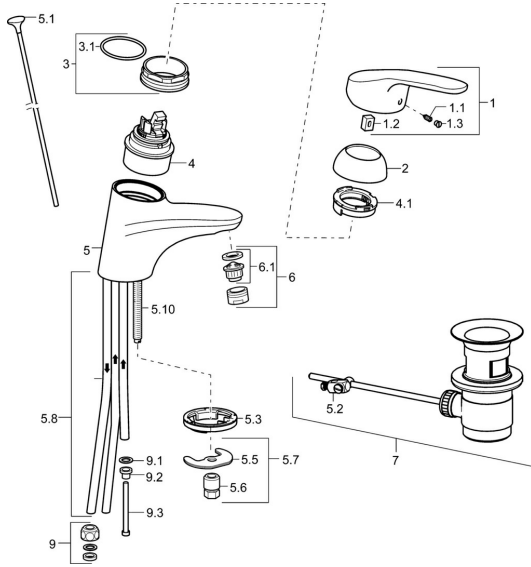

EAN: 4015474271173
static.hansa.com/01131186

Spare parts

SP01131183

	Name	Code
1	Long lever, L=138 Chrome	01880076
1	Lever, L=93 mm Chrome	01880083
1.1	Screw, M5x8, SW2.5	59904755
1.2	Bushing	59904778
1.3	Symbol plug Grey	59912112
2	Covering cap Chrome	59912638
3	Eye screw, M50x1, SW45	59904775
3.1	O-ring, d 43x2.5	59911166
4	Cartridge, 4.8 eco	59904601
4.1	Hot water limiter	59904759
5.1	Pop-up operating rod Chrome	59914053
5.2	Swivel joint	59904624
5.3	Bottom seal	59914591
5.5	Fixing plate	59904765
5.6	Screw, M8x1, SW13	59904766
5.7	Fixing set	59910749
5.8	Pipe Discontinued	59911173
5.10	Fixing screw, M8x1, L=140	59912474
6	Aerator, M24x1 A, low pressure Chrome	59902692
6.1	Aerator, M22/24, ND	59901553
7	Pop-up waste Chrome	59904620
9	Fitting nut	59904969
9.1	Sealing kit, 14.9x8.5x1	59902352
9.2	Sealing kit, 10x8	59902272
9.3	Hose	59902151