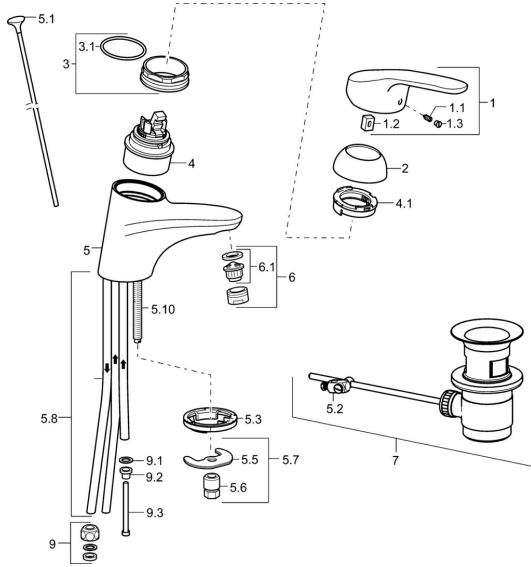

EAN: 4015474271166
static.hansa.com/01131183

Spare parts

SP01131183

| | Name | Code |
|------|---------------------------------------|----------|
| 1 | Long lever, L=138 Chrome | 01880076 |
| 1 | Lever, L=93 mm Chrome | 01880083 |
| 1.1 | Screw, M5x8, SW2.5 | 59904755 |
| 1.2 | Bushing | 59904778 |
| 1.3 | Symbol plug Grey | 59912112 |
| 2 | Covering cap Chrome | 59912638 |
| 3 | Eye screw, M50x1, SW45 | 59904775 |
| 3.1 | O-ring, d 43x2.5 | 59911166 |
| 4 | Cartridge, 4.8 eco | 59904601 |
| 4.1 | Hot water limiter | 59904759 |
| 5.1 | Pop-up operating rod Chrome | 59914053 |
| 5.2 | Swivel joint | 59904624 |
| 5.3 | Bottom seal | 59914591 |
| 5.5 | Fixing plate | 59904765 |
| 5.6 | Screw, M8x1, SW13 | 59904766 |
| 5.7 | Fixing set | 59910749 |
| 5.8 | Pipe Discontinued | 59911173 |
| 5.10 | Fixing screw, M8x1, L=140 | 59912474 |
| 6 | Aerator, M24x1 A, low pressure Chrome | 59902692 |
| 6.1 | Aerator, M22/24, ND | 59901553 |
| 7 | Pop-up waste Chrome | 59904620 |
| 9 | Fitting nut | 59904969 |
| 9.1 | Sealing kit, 14.9x8.5x1 | 59902352 |
| 9.2 | Sealing kit, 10x8 | 59902272 |
| 9.3 | Hose | 59902151 |