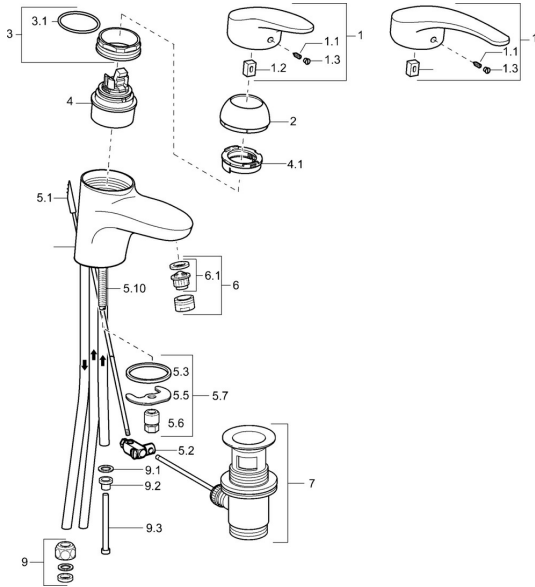

## Spare parts

### SP01131173

	Name	Code
1	Lever, L=87 mm	59914195
1	Long lever, L=138 Chrome	01880076
1.1	Screw, M5x8, SW2.5	59904755
1.2	Bushing	59904778
1.3	Symbol plug Grey	59912112
2	Covering cap Chrome	59912638
3	Eye screw, M50x1, SW45	59904775
3.1	O-ring, d 43x2.5	59911166
4	Cartridge, 4.8 eco	59904601
4.1	Hot water limiter	59904759
5.1	Pop-up operating rod Chrome <b>Discontinued</b>	59913033
5.2	Swivel joint	59904624
5.3	Gasket, 37x48x3.5	59911422
5.5	Fixing plate	59904765
5.6	Screw, M8x1, SW13	59904766
5.7	Fixing set	59910749
5.8	Pipe <b>Discontinued</b>	59911173
5.10	Fixing screw, M8x1, L=140	59912474
6	Aerator, M24x1 A, low pressure Chrome	59902692
6.1	Aerator, M22/24, ND	59901553
7	Pop-up waste Chrome	59904620
9	Fitting nut	59904969
9.1	Sealing kit, 14.9x8.5x1	59902352
9.2	Sealing kit, 10x8	59902272
9.3	Hose	59902151