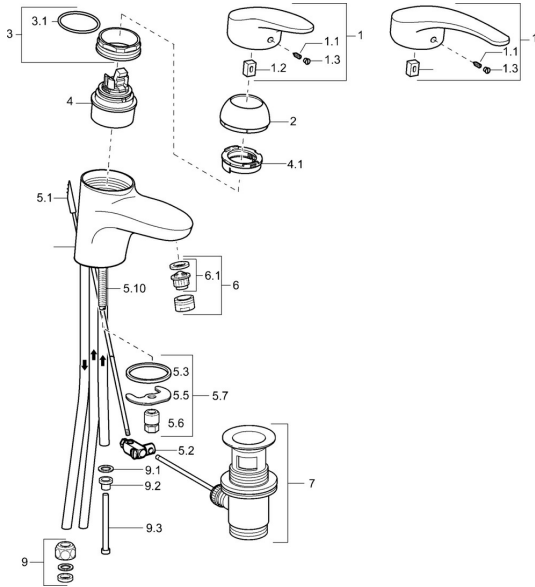

EAN: 4015474075467
static.hansa.com/01131173

Spare parts

SP01131173

	Name	Code
1	Lever, L=87 mm	59914195
1	Long lever, L=138 Chrome	01880076
1.1	Screw, M5x8, SW2.5	59904755
1.2	Bushing	59904778
1.3	Symbol plug Grey	59912112
2	Covering cap Chrome	59912638
3	Eye screw, M50x1, SW45	59904775
3.1	O-ring, d 43x2.5	59911166
4	Cartridge, 4.8 eco	59904601
4.1	Hot water limiter	59904759
5.1	Pop-up operating rod Chrome Discontinued	59913033
5.2	Swivel joint	59904624
5.3	Gasket, 37x48x3.5	59911422
5.5	Fixing plate	59904765
5.6	Screw, M8x1, SW13	59904766
5.7	Fixing set	59910749
5.8	Pipe Discontinued	59911173
5.10	Fixing screw, M8x1, L=140	59912474
6	Aerator, M24x1 A, low pressure Chrome	59902692
6.1	Aerator, M22/24, ND	59901553
7	Pop-up waste Chrome	59904620
9	Fitting nut	59904969
9.1	Sealing kit, 14.9x8.5x1	59902352
9.2	Sealing kit, 10x8	59902272
9.3	Hose	59902151