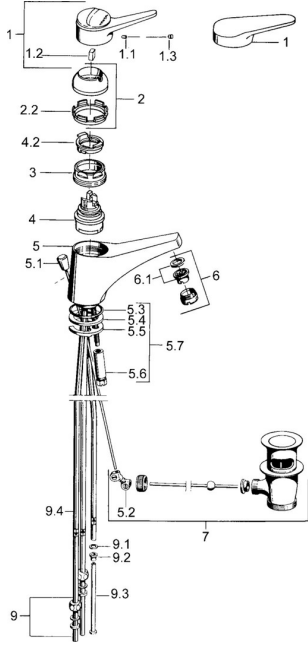

EAN: 4015474540804
static.hansa.com/0113110290

Spare parts

SP01131102

	Name	Code
1	Lever, (-2004) Chrome	59901882
1.1	Screw, M5x8, SW2.5	59904755
1.2	Bushing	59904778
1.3	Plug, hot/cold	59906705
2	Covering cap Chrome	59906563
2	Covering cap, (-1994) Chrome Discontinued	59904756
2.1	Ring Discontinued	59904809
2.2	Fixing sleeve	59906695
3	Eye screw, M50x1, SW45	59904775
4	Cartridge, 4.8 eco	59904601
4.2	Hot water limiter	59904759
5.2	Swivel joint	59904624
5.3	O-ring, 42x3.5	59904764
5.4	Gasket, 48x33.5x2	59902283
5.5	Fixing plate	59904765
5.6	Screw, M8x1, SW13	59904766
5.7	Fixing set	59910749
6	Aerator, M24x1 A, low pressure Chrome	59902692
6	Aerator, M24x1 White	59905527
6.1	Aerator, M22/24, ND	59901553
7	Pop-up waste Chrome	59904620
9	Fitting nut	59904969
9.1	Sealing kit, 14.9x8.5x1	59902352
9.2	Sealing kit, 10x8	59902272
9.3	Hose	59902151
N.I.	Plug	59906910
N.I.	Washer with chain holder	59902219