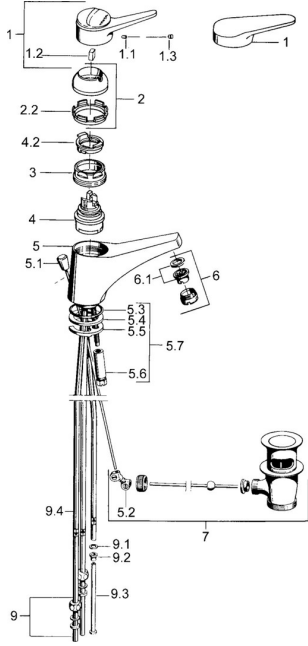

EAN: 4015474640733
static.hansa.com/0113110282

Spare parts

SP01131102

	Name	Code
1	Lever, (-2004) Chrome	59901882
1.1	Screw, M5x8, SW2.5	59904755
1.2	Bushing	59904778
1.3	Plug, hot/cold	59906705
2	Covering cap Chrome	59906563
2	Covering cap, (-1994) Chrome Discontinued	59904756
2.1	Ring Discontinued	59904809
2.2	Fixing sleeve	59906695
3	Eye screw, M50x1, SW45	59904775
4	Cartridge, 4.8 eco	59904601
4.2	Hot water limiter	59904759
5.2	Swivel joint	59904624
5.3	O-ring, 42x3.5	59904764
5.4	Gasket, 48x33.5x2	59902283
5.5	Fixing plate	59904765
5.6	Screw, M8x1, SW13	59904766
5.7	Fixing set	59910749
6	Aerator, M24x1 A, low pressure Chrome	59902692
6	Aerator, M24x1 White	59905527
6.1	Aerator, M22/24, ND	59901553
7	Pop-up waste Chrome	59904620
9	Fitting nut	59904969
9.1	Sealing kit, 14.9x8.5x1	59902352
9.2	Sealing kit, 10x8	59902272
9.3	Hose	59902151
N.I.	Plug	59906910
N.I.	Washer with chain holder	59902219