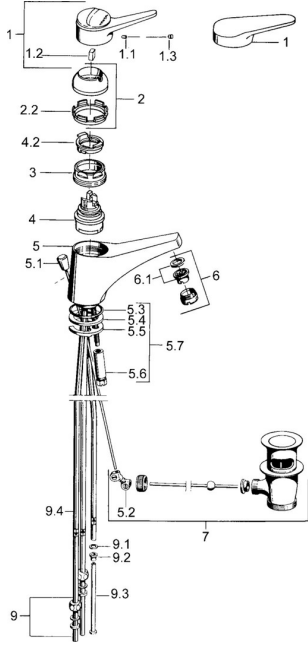

## Spare parts

### SP01131102

	Name	Code
1	Lever, (-2004) Chrome	59901882
1.1	Screw, M5x8, SW2.5	59904755
1.2	Bushing	59904778
1.3	Plug, hot/cold	59906705
2	Covering cap Chrome	59906563
2	Covering cap, (-1994) Chrome <b>Discontinued</b>	59904756
2.1	Ring <b>Discontinued</b>	59904809
2.2	Fixing sleeve	59906695
3	Eye screw, M50x1, SW45	59904775
4	Cartridge, 4.8 eco	59904601
4.2	Hot water limiter	59904759
5.2	Swivel joint	59904624
5.3	O-ring, 42x3.5	59904764
5.4	Gasket, 48x33.5x2	59902283
5.5	Fixing plate	59904765
5.6	Screw, M8x1, SW13	59904766
5.7	Fixing set	59910749
6	Aerator, M24x1 A, low pressure Chrome	59902692
6	Aerator, M24x1 White	59905527
6.1	Aerator, M22/24, ND	59901553
7	Pop-up waste Chrome	59904620
9	Fitting nut	59904969
9.1	Sealing kit, 14.9x8.5x1	59902352
9.2	Sealing kit, 10x8	59902272
9.3	Hose	59902151
N.I.	Plug	59906910
N.I.	Washer with chain holder	59902219