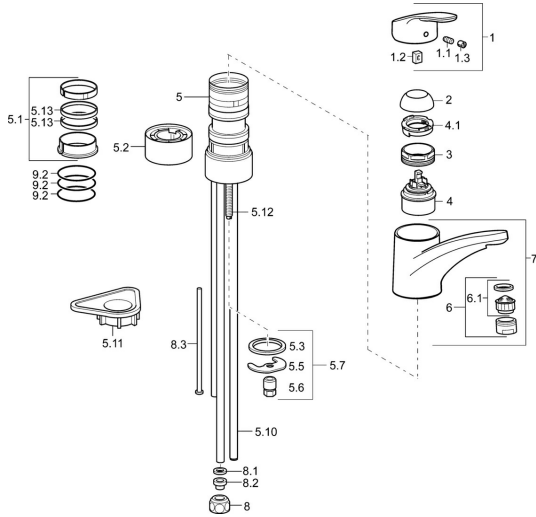

EAN: 4015474276574
static.hansa.com/01121183

Spare parts

SP01121183

	Name	Code
1	Lever, L=93 mm Chrome	01880083
1.1	Screw, M5x8, SW2.5	59904755
1.2	Bushing	59904778
1.3	Symbol plug Grey	59912112
2	Covering cap Chrome	59912647
3	Fixing screw, M50x1, SW45	59904890
4	Cartridge, 4.8 eco	59904601
4.1	Hot water limiter	59904759
5.1	Sealing kit	59912646
5.2	Raising socket, 30 mm Chrome	59912710
5.3	Gasket, 37x48x3.5	59911422
5.5	Fixing plate	59904765
5.6	Screw, M8x1, SW13	59904766
5.7	Fixing set	59910749
5.10	Pipe, 8x530 Discontinued	59911895
5.11	Supporting plate	59910008
5.12	Fixing screw, M8x1, L=140	59912474
5.13	Gasket, 40.3x6	59911387
6	Aerator, M24x1 A, low pressure Chrome	59902692
6.1	Aerator, M22/24, ND	59901553
7	Spout Chrome	59912711
8	Fitting nut	59904969
8.1	Sealing kit, 14.9x8.5x1	59902352
8.2	Sealing kit, 10x8	59902272
8.3	Hose	59902151