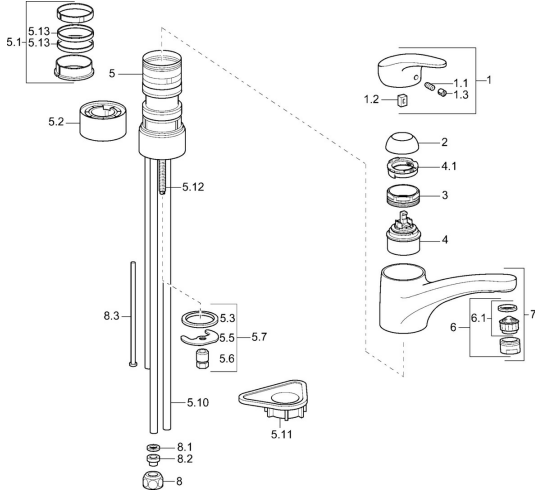

EAN: 4015474084643
static.hansa.com/0112117387

Spare parts

SP01121173

	Name	Code
1	Lever, L=87 mm	59914195
1.1	Screw, M5x8, SW2.5	59904755
1.2	Bushing	59904778
1.3	Symbol plug Grey	59912112
2	Covering cap Chrome	59912647
2	Covering cap Mocha Discontinued	5991264787
3	Fixing screw, M50x1, SW45	59904890
4	Cartridge, 4.8 eco	59904601
4.1	Hot water limiter	59904759
5.1	Sealing kit	59912646
5.2	Raising socket, 30 mm Chrome	59912710
5.3	Gasket, 37x48x3.5	59911422
5.5	Fixing plate	59904765
5.6	Screw, M8x1, SW13	59904766
5.7	Fixing set	59910749
5.10	Pipe, 8x530 Discontinued	59911895
5.11	Supporting plate	59910008
5.12	Fixing screw, M8x1, L=140	59912474
5.13	Gasket, 40.3x6	59911387
6	Aerator, M24x1 A, low pressure Chrome	59902692
6	Aerator, M24x1 White	59905527
6.1	Aerator, M22/24, ND	59901553
7	Spout White Discontinued	5991271182
7	Spout Chrome	59912711
8	Fitting nut	59904969
8.1	Sealing kit, 14.9x8.5x1	59902352
8.2	Sealing kit, 10x8	59902272
8.3	Hose	59902151