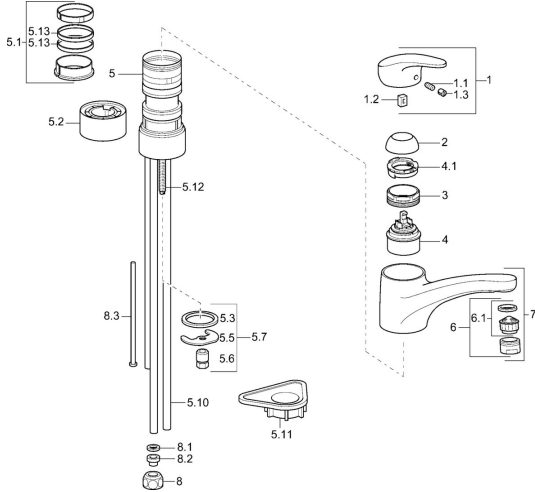

EAN: 4015474084629
static.hansa.com/0112117382

Spare parts

SP01121173

	Name	Code
1	Lever, L=87 mm	59914195
1.1	Screw, M5x8, SW2.5	59904755
1.2	Bushing	59904778
1.3	Symbol plug Grey	59912112
2	Covering cap Chrome	59912647
2	Covering cap Mocha Discontinued	5991264787
3	Fixing screw, M50x1, SW45	59904890
4	Cartridge, 4.8 eco	59904601
4.1	Hot water limiter	59904759
5.1	Sealing kit	59912646
5.2	Raising socket, 30 mm Chrome	59912710
5.3	Gasket, 37x48x3.5	59911422
5.5	Fixing plate	59904765
5.6	Screw, M8x1, SW13	59904766
5.7	Fixing set	59910749
5.10	Pipe, 8x530 Discontinued	59911895
5.11	Supporting plate	59910008
5.12	Fixing screw, M8x1, L=140	59912474
5.13	Gasket, 40.3x6	59911387
6	Aerator, M24x1 A, low pressure Chrome	59902692
6	Aerator, M24x1 White	59905527
6.1	Aerator, M22/24, ND	59901553
7	Spout White Discontinued	5991271182
7	Spout Chrome	59912711
8	Fitting nut	59904969
8.1	Sealing kit, 14.9x8.5x1	59902352
8.2	Sealing kit, 10x8	59902272
8.3	Hose	59902151