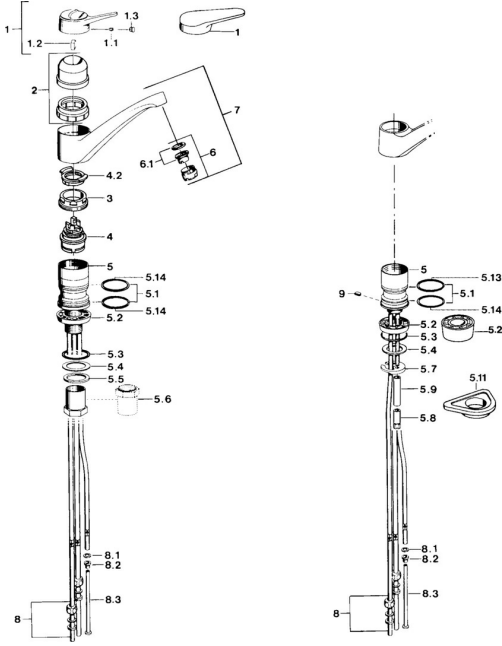

EAN: 4015474640719
static.hansa.com/0112110287

Spare parts

SP01121102

	Name	Code
1	Lever White Discontinued	5990188282
1	Lever, (-2004) Chrome	59901882
1.1	Screw, M5x8, SW2.5	59904755
1.2	Bushing	59904778
1.3	Plug, hot/cold	59906705
2	Covering cap Mocha Discontinued	59910745
2	Covering cap White Discontinued	59910746
2	Covering cap Chrome Discontinued	59910744
3	Fixing screw, M50x1, SW45	59904890
4	Cartridge, 4.8 eco	59904601
4.2	Hot water limiter	59904759
5.1	Sealing kit	59904891
5.2	Socket Chrome Discontinued	59910335
5.3	O-ring, 42x3.5	59904764
5.4	Gasket, 48x33.5x2	59902283
5.5	Bearing ring	59904893
5.6	Screw, R1 Discontinued	59904894
5.7	Fixing plate	59904765
5.8	Screw, M8x1, SW13	59904766
5.10	Fixing set	59910749
5.11	Supporting plate	59910008
6	Aerator, M24x1 White	59905527
6	Aerator, M24x1 A, low pressure Chrome	59902692
6.1	Aerator, M22/24, ND	59901553
8	Fitting nut	59904969
8.1	Sealing kit, 14.9x8.5x1	59902352
8.2	Sealing kit, 10x8	59902272
8.3	Hose	59902151
9	Retainer Discontinued	59905690