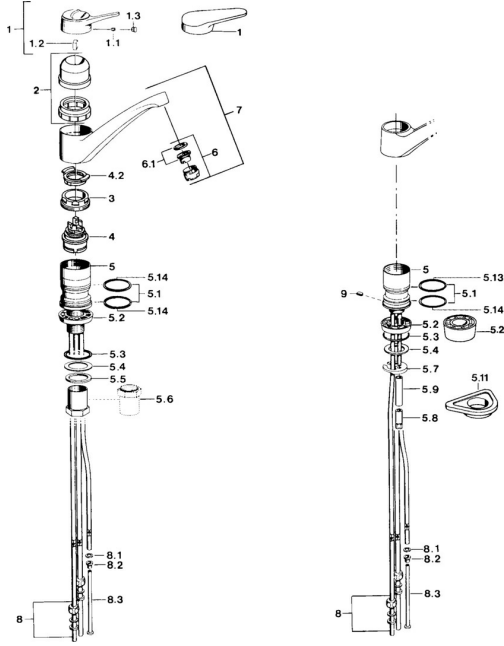

## Spare parts

### SP01121102

	Name	Code
1	Lever White <b>Discontinued</b>	5990188282
1	Lever, (-2004) Chrome	59901882
1.1	Screw, M5x8, SW2.5	59904755
1.2	Bushing	59904778
1.3	Plug, hot/cold	59906705
2	Covering cap Mocha <b>Discontinued</b>	59910745
2	Covering cap White <b>Discontinued</b>	59910746
2	Covering cap Chrome <b>Discontinued</b>	59910744
3	Fixing screw, M50x1, SW45	59904890
4	Cartridge, 4.8 eco	59904601
4.2	Hot water limiter	59904759
5.1	Sealing kit	59904891
5.2	Socket Chrome <b>Discontinued</b>	59910335
5.3	O-ring, 42x3.5	59904764
5.4	Gasket, 48x33.5x2	59902283
5.5	Bearing ring	59904893
5.6	Screw, R1 <b>Discontinued</b>	59904894
5.7	Fixing plate	59904765
5.8	Screw, M8x1, SW13	59904766
5.10	Fixing set	59910749
5.11	Supporting plate	59910008
6	Aerator, M24x1 White	59905527
6	Aerator, M24x1 A, low pressure Chrome	59902692
6.1	Aerator, M22/24, ND	59901553
8	Fitting nut	59904969
8.1	Sealing kit, 14.9x8.5x1	59902352
8.2	Sealing kit, 10x8	59902272
8.3	Hose	59902151
9	Retainer <b>Discontinued</b>	59905690