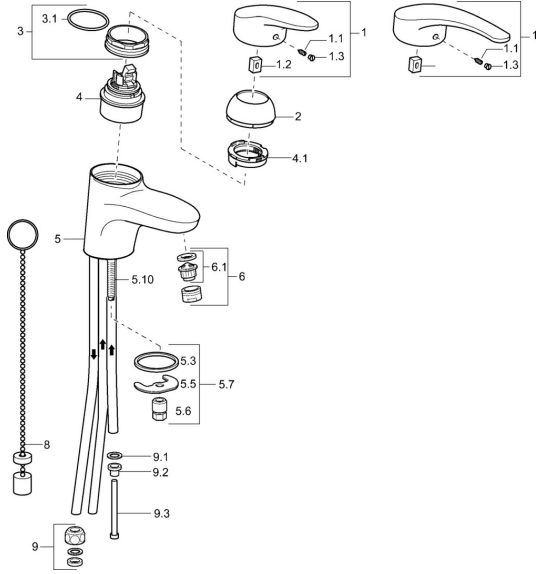

EAN: 4015474076839
static.hansa.com/01111176

Spare parts

SP01111173

	Name	Code
1	Lever, L=87 mm	59914195
1	Long lever, L=138 Chrome	01880076
1.1	Screw, M5x8, SW2.5	59904755
1.2	Bushing	59904778
1.3	Symbol plug Grey	59912112
2	Covering cap Chrome	59912638
3	Eye screw, M50x1, SW45	59904775
3.1	O-ring, d 43x2.5	59911166
4	Cartridge, 4.8 eco	59904601
4.1	Hot water limiter	59904759
5.3	Gasket, 37x48x3.5	59911422
5.5	Fixing plate	59904765
5.6	Screw, M8x1, SW13	59904766
5.7	Fixing set	59910749
5.8	Pipe Discontinued	59911173
5.10	Fixing screw, M8x1, L=140	59912474
6	Aerator, M24x1 A, low pressure Chrome	59902692
6.1	Aerator, M22/24, ND	59901553
8	Washer with chain holder	59902219
9	Fitting nut	59904969
9.1	Sealing kit, 14.9x8.5x1	59902352
9.2	Sealing kit, 10x8	59902272
9.3	Hose	59902151