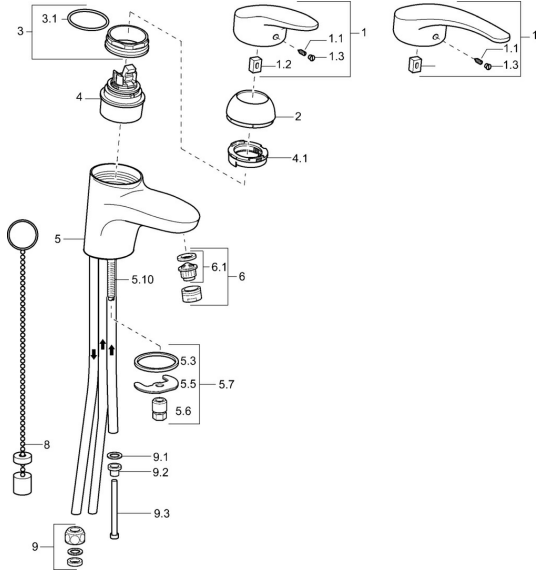

EAN: 4015474075825
static.hansa.com/01111173

Spare parts

SP01111173

	Name	Code
1	Lever, L=87 mm	59914195
1	Long lever, L=138 Chrome	01880076
1.1	Screw, M5x8, SW2.5	59904755
1.2	Bushing	59904778
1.3	Symbol plug Grey	59912112
2	Covering cap Chrome	59912638
3	Eye screw, M50x1, SW45	59904775
3.1	O-ring, d 43x2.5	59911166
4	Cartridge, 4.8 eco	59904601
4.1	Hot water limiter	59904759
5.3	Gasket, 37x48x3.5	59911422
5.5	Fixing plate	59904765
5.6	Screw, M8x1, SW13	59904766
5.7	Fixing set	59910749
5.8	Pipe Discontinued	59911173
5.10	Fixing screw, M8x1, L=140	59912474
6	Aerator, M24x1 A, low pressure Chrome	59902692
6.1	Aerator, M22/24, ND	59901553
8	Washer with chain holder	59902219
9	Fitting nut	59904969
9.1	Sealing kit, 14.9x8.5x1	59902352
9.2	Sealing kit, 10x8	59902272
9.3	Hose	59902151