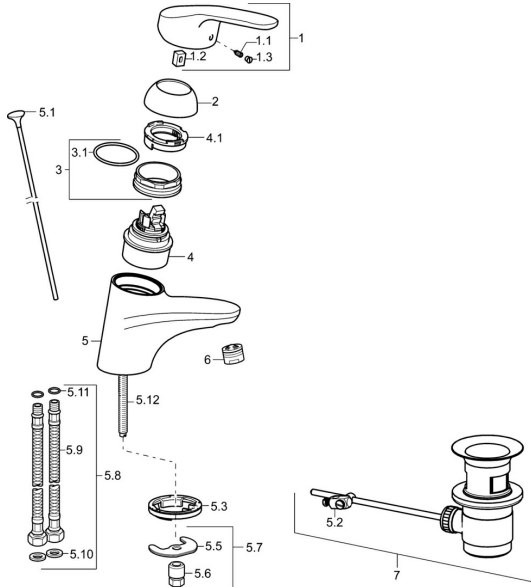

EAN: 4015474271135
static.hansa.com/01102283

Spare parts

SP01092283

	Name	Code
1	Lever, L=93 mm Chrome	01880083
1.1	Screw, M5x8, SW2.5	59904755
1.2	Bushing	59904778
1.3	Symbol plug Grey	59912112
2	Covering cap Chrome	59912638
3	Eye screw, M50x1, SW45	59904775
3.1	O-ring, d 43x2.5	59911166
4	Cartridge, 4.8 eco	59904601
4.1	Hot water limiter	59904759
5.1	Pop-up operating rod Chrome	59914053
5.2	Swivel joint	59904624
5.3	Bottom seal	59914591
5.5	Fixing plate	59904765
5.6	Screw, M8x1, SW13	59904766
5.7	Fixing set	59910749
5.8	Hose	59912709
5.9	Flexible pipe, L=430, G3/8-M10x1	59912515
5.10	Gasket, 9.5x14.4x2	59912551
5.11	O-ring, d 7.65x1.78	59902337
5.12	Fixing screw, M8x1, L=140	59912474
6	Aerator, M24x1 (2011-)	59913739
7	Pop-up waste Chrome	59904620