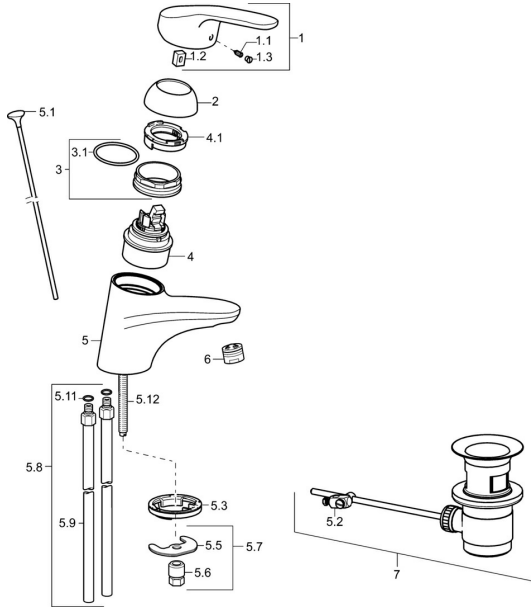

EAN: 4015474271289
static.hansa.com/0109218300006

Spare parts

SP01092183

	Name	Code
1	Long lever, L=138 Chrome	01880076
1	Lever, L=93 mm Chrome	01880083
1.1	Screw, M5x8, SW2.5	59904755
1.2	Bushing	59904778
1.3	Symbol plug Grey	59912112
2	Covering cap Chrome	59912638
3	Eye screw, M50x1, SW45	59904775
3.1	O-ring, d 43x2.5	59911166
4	Cartridge, 4.8 eco	59904601
4	Cartridge, 4.8 Eco-Top	59911431
4.1	Hot water limiter	59904759
5.1	Pop-up operating rod Chrome	59914053
5.2	Swivel joint	59904624
5.3	Bottom seal	59914591
5.5	Fixing plate	59904765
5.6	Screw, M8x1, SW13	59904766
5.7	Fixing set	59910749
5.8	Installation coupling pair Chrome	59911791
5.9	Coupling pipe, L=430, M10x1	59912550
5.11	O-ring, d 7.65x1.78	59902337
5.12	Fixing screw, M8x1, L=140	59912474
6	Aerator, M24x1 (2011-)	59913739
7	Pop-up waste Chrome	59904620