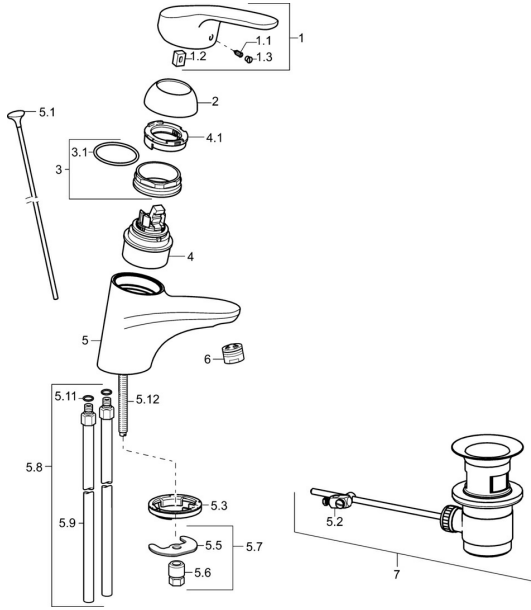

## Spare parts

### SP01092183

	Name	Code
1	Long lever, L=138 Chrome	01880076
1	Lever, L=93 mm Chrome	01880083
1.1	Screw, M5x8, SW2.5	59904755
1.2	Bushing	59904778
1.3	Symbol plug Grey	59912112
2	Covering cap Chrome	59912638
3	Eye screw, M50x1, SW45	59904775
3.1	O-ring, d 43x2.5	59911166
4	Cartridge, 4.8 eco	59904601
4	Cartridge, 4.8 Eco-Top	59911431
4.1	Hot water limiter	59904759
5.1	Pop-up operating rod Chrome	59914053
5.2	Swivel joint	59904624
5.3	Bottom seal	59914591
5.5	Fixing plate	59904765
5.6	Screw, M8x1, SW13	59904766
5.7	Fixing set	59910749
5.8	Installation coupling pair Chrome	59911791
5.9	Coupling pipe, L=430, M10x1	59912550
5.11	O-ring, d 7.65x1.78	59902337
5.12	Fixing screw, M8x1, L=140	59912474
6	Aerator, M24x1 (2011-)	59913739
7	Pop-up waste Chrome	59904620