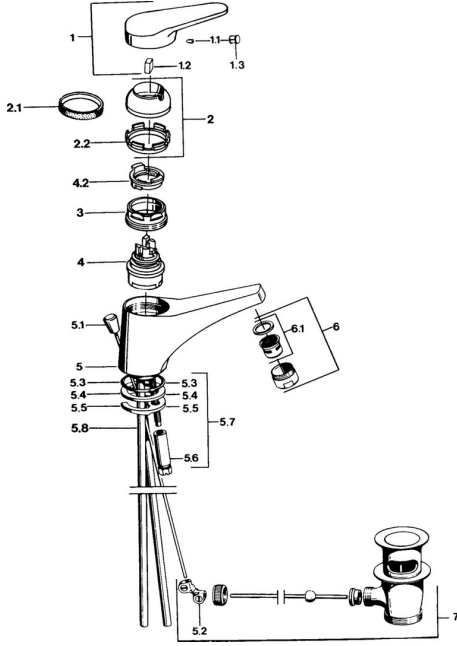

EAN: 4015474525832
static.hansa.com/01092162

Spare parts

SP01092102

	Name	Code
1	Lever, (-2004) Chrome	59901882
1.1	Screw, M5x8, SW2.5	59904755
1.2	Bushing	59904778
1.3	Plug, hot/cold	59906705
2	Covering cap, (-1994) Chrome Discontinued	59904756
2	Covering cap Chrome	59906563
2.1	Ring Discontinued	59905365
2.1	Ring Discontinued	59904809
2.2	Fixing sleeve	59906695
3	Eye screw, M50x1, SW45	59904775
4	Cartridge, 4.8 eco	59904601
4	Cartridge, 4.8 Eco-Top	59911431
4.2	Hot water limiter	59904759
5.2	Swivel joint	59904624
5.3	O-ring, 42x3.5	59904764
5.4	Gasket, 48x33.5x2	59902283
5.5	Fixing plate	59904765
5.6	Screw, M8x1, SW13	59904766
5.7	Fixing set	59910749
5.8	Pipe Discontinued	59905681
6	Aerator, M24x1 STD HC A Chrome	59902366
6	Aerator, M24x1 A White Discontinued	59905419
6.1	Aerator, M22/24 A	59902081
7	Pop-up waste Chrome	59904620
N.I.	Washer with chain holder	59902219
N.I.	Plug	59906910