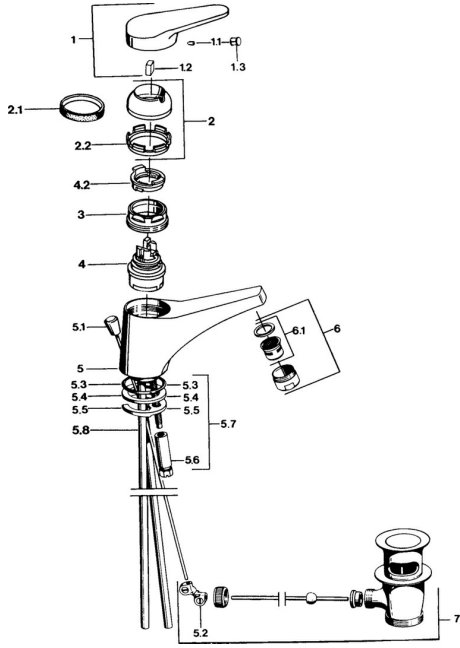

EAN: 4015474557253
static.hansa.com/01092106

Spare parts

SP01092102

	Name	Code
1	Lever, (-2004) Chrome	59901882
1.1	Screw, M5x8, SW2.5	59904755
1.2	Bushing	59904778
1.3	Plug, hot/cold	59906705
2	Covering cap, (-1994) Chrome Discontinued	59904756
2	Covering cap Chrome	59906563
2.1	Ring Discontinued	59905365
2.1	Ring Discontinued	59904809
2.2	Fixing sleeve	59906695
3	Eye screw, M50x1, SW45	59904775
4	Cartridge, 4.8 eco	59904601
4	Cartridge, 4.8 Eco-Top	59911431
4.2	Hot water limiter	59904759
5.2	Swivel joint	59904624
5.3	O-ring, 42x3.5	59904764
5.4	Gasket, 48x33.5x2	59902283
5.5	Fixing plate	59904765
5.6	Screw, M8x1, SW13	59904766
5.7	Fixing set	59910749
5.8	Pipe Discontinued	59905681
6	Aerator, M24x1 STD HC A Chrome	59902366
6	Aerator, M24x1 A White Discontinued	59905419
6.1	Aerator, M22/24 A	59902081
7	Pop-up waste Chrome	59904620
N.I.	Washer with chain holder	59902219
N.I.	Plug	59906910