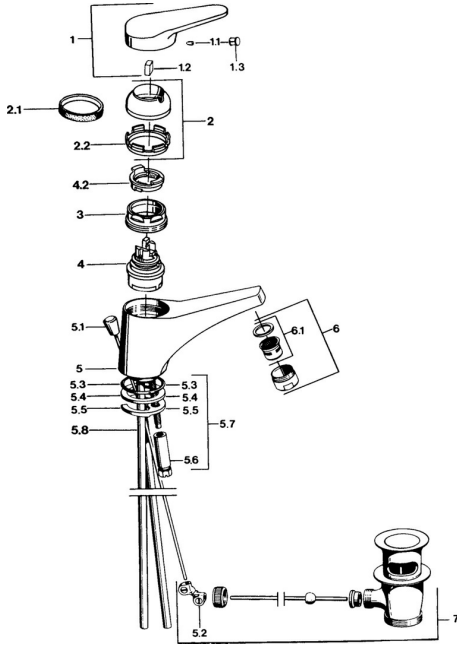

EAN: 4015474540767
static.hansa.com/0109210290

Spare parts

SP01092102

	Name	Code
1	Lever, (-2004) Chrome	59901882
1.1	Screw, M5x8, SW2.5	59904755
1.2	Bushing	59904778
1.3	Plug, hot/cold	59906705
2	Covering cap, (-1994) Chrome Discontinued	59904756
2	Covering cap Chrome	59906563
2.1	Ring Discontinued	59905365
2.1	Ring Discontinued	59904809
2.2	Fixing sleeve	59906695
3	Eye screw, M50x1, SW45	59904775
4	Cartridge, 4.8 eco	59904601
4	Cartridge, 4.8 Eco-Top	59911431
4.2	Hot water limiter	59904759
5.2	Swivel joint	59904624
5.3	O-ring, 42x3.5	59904764
5.4	Gasket, 48x33.5x2	59902283
5.5	Fixing plate	59904765
5.6	Screw, M8x1, SW13	59904766
5.7	Fixing set	59910749
5.8	Pipe Discontinued	59905681
6	Aerator, M24x1 STD HC A Chrome	59902366
6	Aerator, M24x1 A White Discontinued	59905419
6.1	Aerator, M22/24 A	59902081
7	Pop-up waste Chrome	59904620
N.I.	Washer with chain holder	59902219
N.I.	Plug	59906910