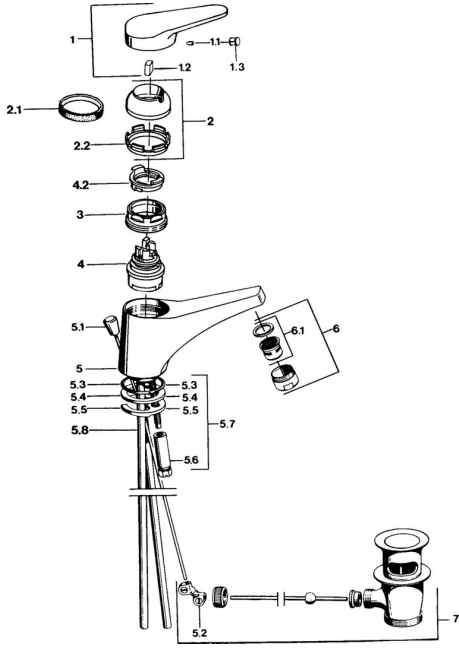

EAN: 4015474640665
static.hansa.com/0109210282

Spare parts

SP01092102

	Name	Code
1	Lever, (-2004) Chrome	59901882
1.1	Screw, M5x8, SW2.5	59904755
1.2	Bushing	59904778
1.3	Plug, hot/cold	59906705
2	Covering cap, (-1994) Chrome Discontinued	59904756
2	Covering cap Chrome	59906563
2.1	Ring Discontinued	59905365
2.1	Ring Discontinued	59904809
2.2	Fixing sleeve	59906695
3	Eye screw, M50x1, SW45	59904775
4	Cartridge, 4.8 eco	59904601
4	Cartridge, 4.8 Eco-Top	59911431
4.2	Hot water limiter	59904759
5.2	Swivel joint	59904624
5.3	O-ring, 42x3.5	59904764
5.4	Gasket, 48x33.5x2	59902283
5.5	Fixing plate	59904765
5.6	Screw, M8x1, SW13	59904766
5.7	Fixing set	59910749
5.8	Pipe Discontinued	59905681
6	Aerator, M24x1 STD HC A Chrome	59902366
6	Aerator, M24x1 A White Discontinued	59905419
6.1	Aerator, M22/24 A	59902081
7	Pop-up waste Chrome	59904620
N.I.	Washer with chain holder	59902219
N.I.	Plug	59906910