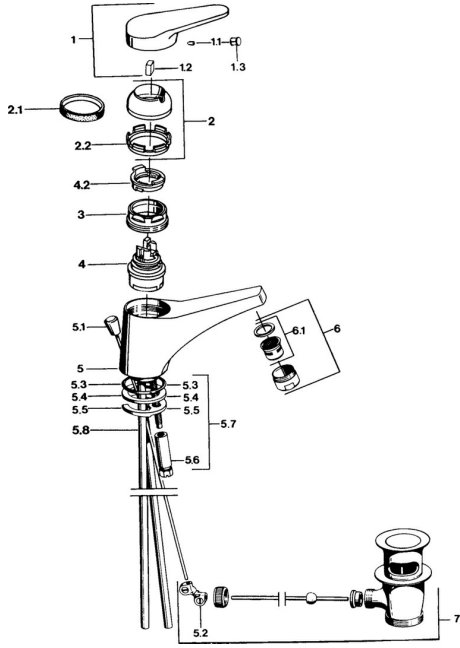

## Spare parts

### SP01092102

	Name	Code
1	Lever, (-2004) Chrome	59901882
1.1	Screw, M5x8, SW2.5	59904755
1.2	Bushing	59904778
1.3	Plug, hot/cold	59906705
2	Covering cap, (-1994) Chrome <b>Discontinued</b>	59904756
2	Covering cap Chrome	59906563
2.1	Ring <b>Discontinued</b>	59905365
2.1	Ring <b>Discontinued</b>	59904809
2.2	Fixing sleeve	59906695
3	Eye screw, M50x1, SW45	59904775
4	Cartridge, 4.8 eco	59904601
4	Cartridge, 4.8 Eco-Top	59911431
4.2	Hot water limiter	59904759
5.2	Swivel joint	59904624
5.3	O-ring, 42x3.5	59904764
5.4	Gasket, 48x33.5x2	59902283
5.5	Fixing plate	59904765
5.6	Screw, M8x1, SW13	59904766
5.7	Fixing set	59910749
5.8	Pipe <b>Discontinued</b>	59905681
6	Aerator, M24x1 STD HC A Chrome	59902366
6	Aerator, M24x1 A White <b>Discontinued</b>	59905419
6.1	Aerator, M22/24 A	59902081
7	Pop-up waste Chrome	59904620
N.I.	Washer with chain holder	59902219
N.I.	Plug	59906910