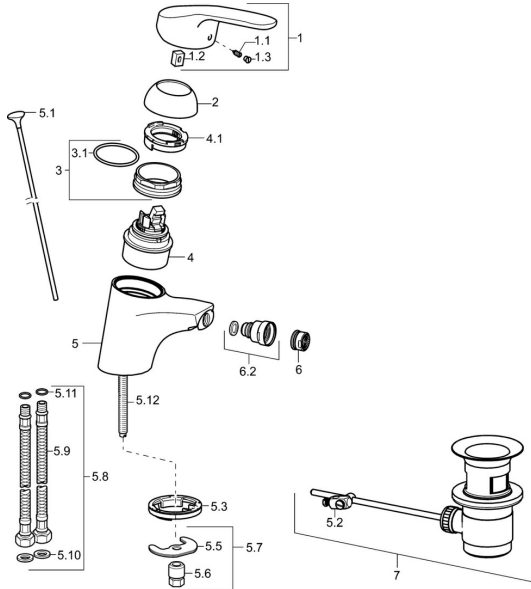

EAN: 4015474271302
static.hansa.com/01063283

Spare parts

SP01063283

	Name	Code
1	Lever, L=93 mm Chrome	01880083
1.1	Screw, M5x8, SW2.5	59904755
1.2	Bushing	59904778
1.3	Symbol plug Grey	59912112
2	Covering cap Chrome	59912638
3	Eye screw, M50x1, SW45	59904775
3.1	O-ring, d 43x2.5	59911166
4	Cartridge, 4.8 eco	59904601
4.1	Hot water limiter	59904759
5.1	Pop-up operating rod Chrome	59914053
5.2	Swivel joint	59904624
5.3	Bottom seal	59914591
5.5	Fixing plate	59904765
5.6	Screw, M8x1, SW13	59904766
5.7	Fixing set	59910749
5.8	Hose	59912709
5.9	Flexible pipe, L=430, G3/8-M10x1	59912515
5.10	Gasket, 9.5x14.4x2	59912551
5.11	O-ring, d 7.65x1.78	59902337
5.12	Fixing screw, M8x1, L=140	59912474
6	Aerator, M24x1 (2011-)	59913739
6.2	Ball joint for bidet faucet	59910952
7	Pop-up waste Chrome	59904620