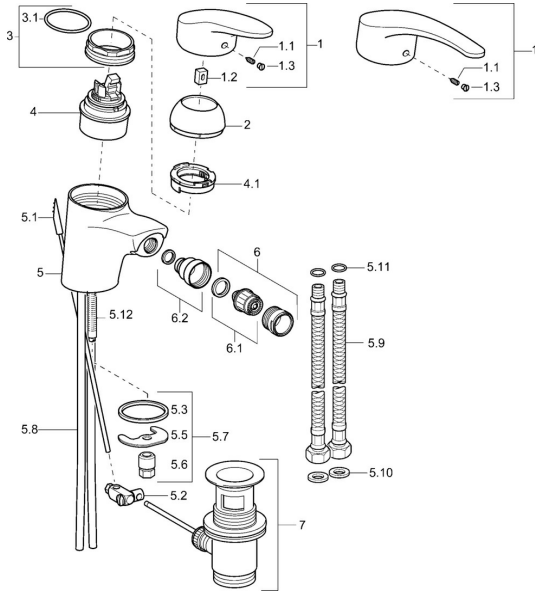

EAN: 4015474076211
static.hansa.com/0106327382

Spare parts

SP01063273

	Name	Code
1	Lever, L=87 mm	59914195
1	Long lever, L=138 Chrome	01880076
1.1	Screw, M5x8, SW2.5	59904755
1.2	Bushing	59904778
1.3	Symbol plug Grey	59912112
2	Covering cap White Discontinued	59912639
2	Covering cap Chrome	59912638
2	Covering cap Gold Discontinued	59912640
3	Eye screw, M50x1, SW45	59904775
3.1	O-ring, d 43x2.5	59911166
4	Cartridge, 4.8 eco	59904601
4.1	Hot water limiter	59904759
5.1	Pop-up operating rod Chrome Discontinued	59913033
5.2	Swivel joint	59904624
5.3	Gasket, 37x48x3.5	59911422
5.5	Fixing plate	59904765
5.6	Screw, M8x1, SW13	59904766
5.7	Fixing set	59910749
5.8	Hose	59912709
5.9	Flexible pipe, L=430, G3/8-M10x1	59912515
5.10	Gasket, 9.5x14.4x2	59912551
5.11	O-ring, d 7.65x1.78	59902337
5.12	Fixing screw, M8x1, L=140	59912474
5.13	Coupling pipe, 10xG3/8 Chrome Discontinued	59912332
6	Aerator, M24x1 A White Discontinued	59905419
6	Aerator, M24x1 STD HC A Chrome	59902366
6.1	Aerator, M22/24 A	59902081
6.2	Ball joint for bidet faucet	59910952
7	Pop-up waste Chrome	59904620
N.I.	Installation kit	59913083
N.I.	Aerator, M24x1 (2011-)	59913739