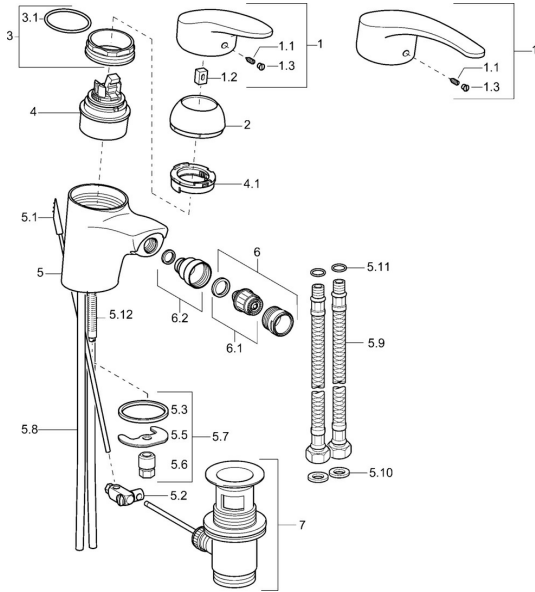

EAN: 4015474076105
static.hansa.com/01063273

Spare parts

SP01063273

	Name	Code
1	Lever, L=87 mm	59914195
1	Long lever, L=138 Chrome	01880076
1.1	Screw, M5x8, SW2.5	59904755
1.2	Bushing	59904778
1.3	Symbol plug Grey	59912112
2	Covering cap White Discontinued	59912639
2	Covering cap Chrome	59912638
2	Covering cap Gold Discontinued	59912640
3	Eye screw, M50x1, SW45	59904775
3.1	O-ring, d 43x2.5	59911166
4	Cartridge, 4.8 eco	59904601
4.1	Hot water limiter	59904759
5.1	Pop-up operating rod Chrome Discontinued	59913033
5.2	Swivel joint	59904624
5.3	Gasket, 37x48x3.5	59911422
5.5	Fixing plate	59904765
5.6	Screw, M8x1, SW13	59904766
5.7	Fixing set	59910749
5.8	Hose	59912709
5.9	Flexible pipe, L=430, G3/8-M10x1	59912515
5.10	Gasket, 9.5x14.4x2	59912551
5.11	O-ring, d 7.65x1.78	59902337
5.12	Fixing screw, M8x1, L=140	59912474
5.13	Coupling pipe, 10xG3/8 Chrome Discontinued	59912332
6	Aerator, M24x1 A White Discontinued	59905419
6	Aerator, M24x1 STD HC A Chrome	59902366
6.1	Aerator, M22/24 A	59902081
6.2	Ball joint for bidet faucet	59910952
7	Pop-up waste Chrome	59904620
N.I.	Installation kit	59913083
N.I.	Aerator, M24x1 (2011-)	59913739