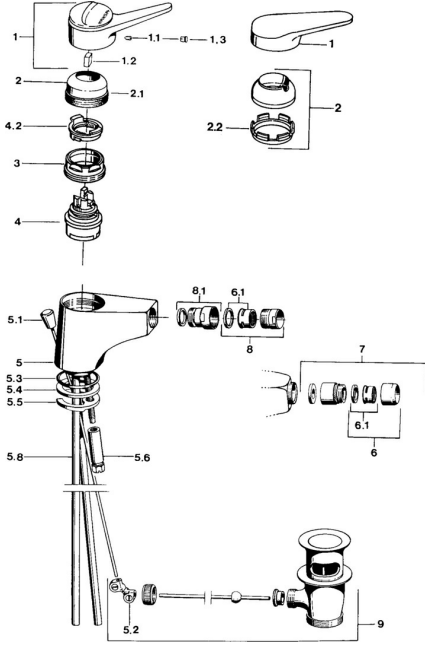

EAN: 4015474030718
static.hansa.com/0106320290

Spare parts

SP01063102

	Name	Code
1	Lever, (-2004) Chrome	59901882
1	Lever White Discontinued	5990188282
1.1	Screw, M5x8, SW2.5	59904755
1.2	Bushing	59904778
1.3	Plug, hot/cold	59906705
2	Covering cap, (-1994) Chrome Discontinued	59904756
2	Covering cap Chrome	59906563
2.1	Ring Discontinued	59905365
2.2	Fixing sleeve	59906695
3	Eye screw, M50x1, SW45	59904775
4	Cartridge, 4.8 eco	59904601
4.2	Hot water limiter	59904759
5	Aerator, M24x1 A White Discontinued	59905419
5.2	Swivel joint	59904624
5.3	O-ring, 42x3.5	59904764
5.4	Gasket, 48x33.5x2	59902283
5.5	Fixing plate	59904765
5.6	Screw, M8x1, SW13	59904766
5.7	Fixing set	59910749
5.8	Pipe Discontinued	59905681
5.8	Hose	59912709
6	Aerator, M22x1 A Discontinued	59902365
6.1	Aerator, M22/24 A	59902081
7	Aerator with ball joint Discontinued	59905132
8	Aerator, M24x1 STD HC A Chrome	59902366
8.1	Ball joint for bidet faucet, M24x1	59904920
9	Pop-up waste Chrome	59904620