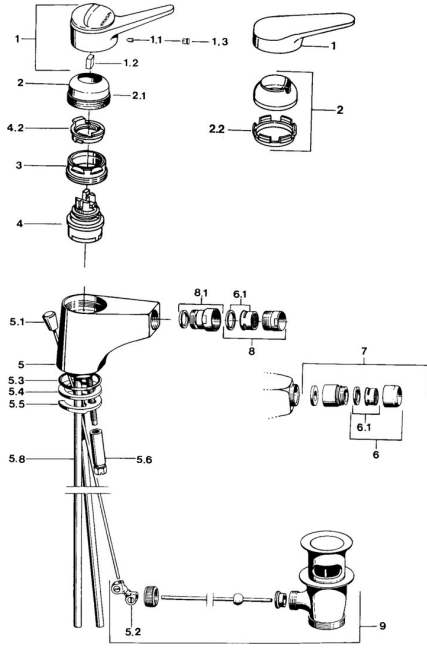

EAN: 4015474030657
static.hansa.com/0106320282

Spare parts

SP01063102

	Name	Code
1	Lever, (-2004) Chrome	59901882
1	Lever White Discontinued	5990188282
1.1	Screw, M5x8, SW2.5	59904755
1.2	Bushing	59904778
1.3	Plug, hot/cold	59906705
2	Covering cap, (-1994) Chrome Discontinued	59904756
2	Covering cap Chrome	59906563
2.1	Ring Discontinued	59905365
2.2	Fixing sleeve	59906695
3	Eye screw, M50x1, SW45	59904775
4	Cartridge, 4.8 eco	59904601
4.2	Hot water limiter	59904759
5	Aerator, M24x1 A White Discontinued	59905419
5.2	Swivel joint	59904624
5.3	O-ring, 42x3.5	59904764
5.4	Gasket, 48x33.5x2	59902283
5.5	Fixing plate	59904765
5.6	Screw, M8x1, SW13	59904766
5.7	Fixing set	59910749
5.8	Pipe Discontinued	59905681
5.8	Hose	59912709
6	Aerator, M22x1 A Discontinued	59902365
6.1	Aerator, M22/24 A	59902081
7	Aerator with ball joint Discontinued	59905132
8	Aerator, M24x1 STD HC A Chrome	59902366
8.1	Ball joint for bidet faucet, M24x1	59904920
9	Pop-up waste Chrome	59904620