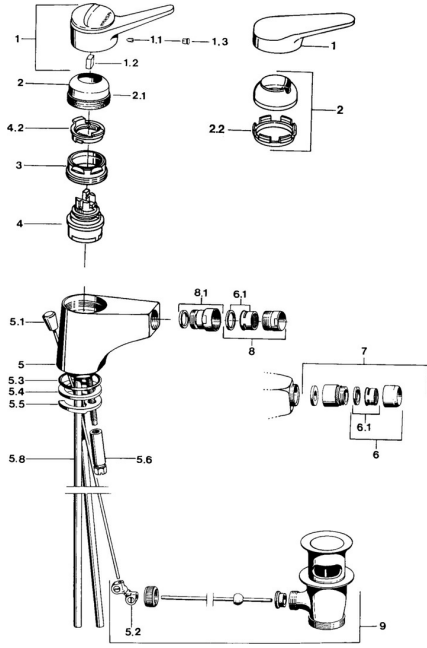

EAN: 4015474640641
static.hansa.com/0106310282

Spare parts

SP01063102

	Name	Code
1	Lever, (-2004) Chrome	59901882
1	Lever White Discontinued	5990188282
1.1	Screw, M5x8, SW2.5	59904755
1.2	Bushing	59904778
1.3	Plug, hot/cold	59906705
2	Covering cap, (-1994) Chrome Discontinued	59904756
2	Covering cap Chrome	59906563
2.1	Ring Discontinued	59905365
2.2	Fixing sleeve	59906695
3	Eye screw, M50x1, SW45	59904775
4	Cartridge, 4.8 eco	59904601
4.2	Hot water limiter	59904759
5	Aerator, M24x1 A White Discontinued	59905419
5.2	Swivel joint	59904624
5.3	O-ring, 42x3.5	59904764
5.4	Gasket, 48x33.5x2	59902283
5.5	Fixing plate	59904765
5.6	Screw, M8x1, SW13	59904766
5.7	Fixing set	59910749
5.8	Pipe Discontinued	59905681
5.8	Hose	59912709
6	Aerator, M22x1 A Discontinued	59902365
6.1	Aerator, M22/24 A	59902081
7	Aerator with ball joint Discontinued	59905132
8	Aerator, M24x1 STD HC A Chrome	59902366
8.1	Ball joint for bidet faucet, M24x1	59904920
9	Pop-up waste Chrome	59904620