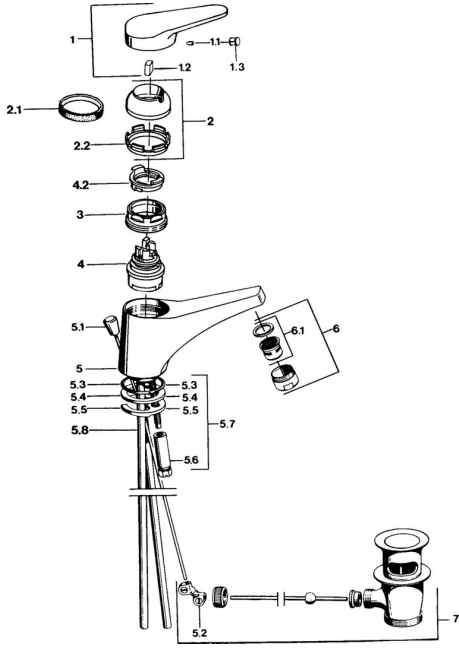

EAN: 4015474676220
static.hansa.com/01042192

Spare parts

SP01092102

	Name	Code
1	Lever, (-2004) Chrome	59901882
1.1	Screw, M5x8, SW2.5	59904755
1.2	Bushing	59904778
1.3	Plug, hot/cold	59906705
2	Covering cap, (-1994) Chrome Discontinued	59904756
2	Covering cap Chrome	59906563
2.1	Ring Discontinued	59905365
2.1	Ring Discontinued	59904809
2.2	Fixing sleeve	59906695
3	Eye screw, M50x1, SW45	59904775
4	Cartridge, 4.8 eco	59904601
4	Cartridge, 4.8 Eco-Top	59911431
4.2	Hot water limiter	59904759
5.2	Swivel joint	59904624
5.3	O-ring, 42x3.5	59904764
5.4	Gasket, 48x33.5x2	59902283
5.5	Fixing plate	59904765
5.6	Screw, M8x1, SW13	59904766
5.7	Fixing set	59910749
5.8	Pipe Discontinued	59905681
6	Aerator, M24x1 STD HC A Chrome	59902366
6	Aerator, M24x1 A White Discontinued	59905419
6.1	Aerator, M22/24 A	59902081
7	Pop-up waste Chrome	59904620
N.I.	Washer with chain holder	59902219
N.I.	Plug	59906910