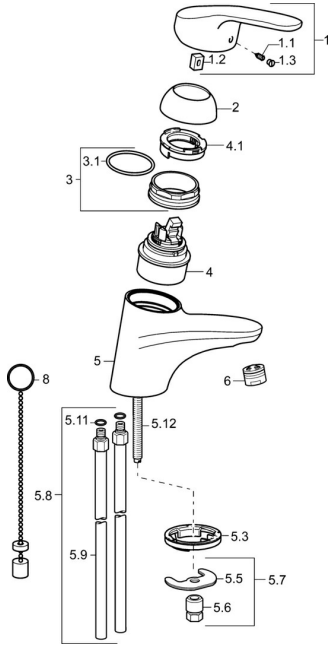

EAN: 4015474271067
static.hansa.com/01042183

Spare parts

SP01042183

	Name	Code
1	Long lever, L=138 Chrome	01880076
1	Lever, L=93 mm Chrome	01880083
1.1	Screw, M5x8, SW2.5	59904755
1.2	Bushing	59904778
1.3	Symbol plug Grey	59912112
2	Covering cap Chrome	59912638
3	Eye screw, M50x1, SW45	59904775
3.1	O-ring, d 43x2.5	59911166
4	Cartridge, 4.8 eco	59904601
4.1	Hot water limiter	59904759
5.3	Bottom seal	59914591
5.5	Fixing plate	59904765
5.6	Screw, M8x1, SW13	59904766
5.7	Fixing set	59910749
5.8	Installation coupling pair Chrome	59911791
5.9	Coupling pipe, L=430, M10x1	59912550
5.11	O-ring, d 7.65x1.78	59902337
5.12	Fixing screw, M8x1, L=140	59912474
6	Aerator, M24x1 (2011-)	59913739
8	Washer with chain holder	59902219