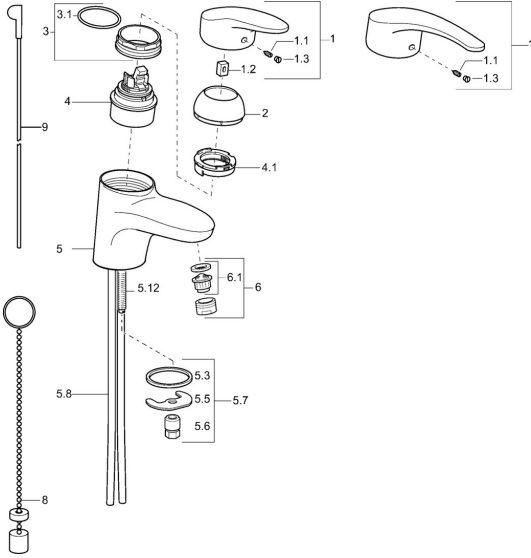

## Spare parts

### SP01042173

	Name	Code
1	Lever, L=87 mm	59914195
1	Long lever, L=138 Chrome	01880076
1.1	Screw, M5x8, SW2.5	59904755
1.2	Bushing	59904778
1.3	Symbol plug Grey	59912112
2	Covering cap Chrome	59912638
3	Eye screw, M50x1, SW45	59904775
3.1	O-ring, d 43x2.5	59911166
4	Cartridge, 4.8 eco	59904601
4.1	Hot water limiter	59904759
5.3	Gasket, 37x48x3.5	59911422
5.5	Fixing plate	59904765
5.6	Screw, M8x1, SW13	59904766
5.7	Fixing set	59910749
5.8	Installation coupling pair Chrome	59911791
5.12	Fixing screw, M8x1, L=140	59912474
6	Aerator, M24x1 STD HC A Chrome	59902366
6	Aerator, M24x1 (2011-)	59913739
6.1	Aerator, M22/24 A	59902081
8	Washer with chain holder	59902219
9	Pop-up operating rod Chrome	59912608
N.I.	Installation kit	59913083